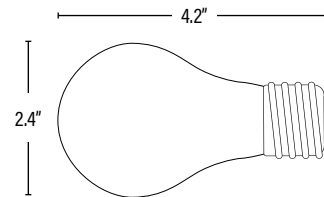

**81532**  
**A19 LAMP**  
 INCANDESCENT

**FEATURES**

- Compatible with control devices
- Brass Base
- Standard burning lamp position, vertical installation

**APPLICATION**

Used in household, commercial, decorative, and advertising lighting.

PACKAGING	
Master Carton	120pc / 10811768021841
Inner Carton	12pc / 20811768021848
Individual Box	811768021844
Country of Origin	China
HS Tariff	8539.22.8060
DIMENSIONS	
Dimensions (Inches)	4.2"(L) x 2.4"(DIA)