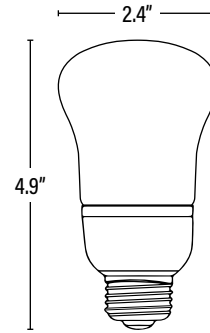

Item#: **81691**
CFL R20 LAMP

ITEM INFORMATION

DIMENSIONS (Inches)

Length (MOL)	4.9"
Width/Diameter (MOD)	2.9"
Net Weight (Lbs)	--

SUPPORTING DOCUMENTS

Product Sheet	VIEW
---------------	------

PACKAGING

		UPC	DIMENSIONS (LxWxH)	GROSS WEIGHT (Lbs)
Master Carton	60	10811768023999	17.2" x 14.4" x 12.7"	16.8
Individual Box	1	811768023992	--	0.28
Country of Origin	China			
HS Tariff	8539.31.0060			

ORDERING

ITEM#	DESCRIPTION	TITLE 20	CASE
81691	14WR20/27K	No	60