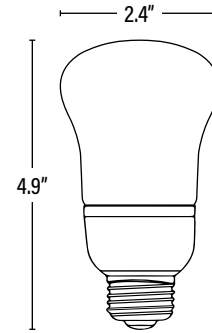

Item#: **81692**  
**CFL R20 LAMP**

ITEM INFORMATION

**DIMENSIONS** (Inches)

Length (MOL)	4.9"
Width/Diameter (MOD)	2.9"
Net Weight (Lbs)	--

**SUPPORTING DOCUMENTS**

Product Sheet	VIEW
---------------	------

**PACKAGING**

		UPC	DIMENSIONS (LxWxH)	GROSS WEIGHT (Lbs)
Master Carton	60	--	17.2" x 14.4" x 12.7"	16.8
Individual Box	1	811768024760	--	0.28
Country of Origin	China			
HS Tariff	8539.31.0060			

**ORDERING**