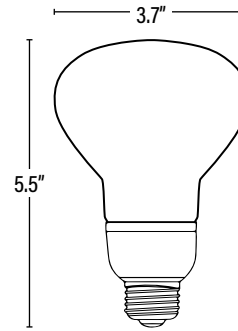

Item#: **81700**
CFL R30 LAMP

ITEM INFORMATION

DIMENSIONS (Inches)

Length (MOL)	5.5"
Width/Diameter (MOD)	3.7"
Net Weight (Lbs)	--

SUPPORTING DOCUMENTS

Product Sheet	VIEW
---------------	------

PACKAGING

		UPC	DIMENSIONS (LxWxH)	GROSS WEIGHT (Lbs)
Master Carton	12	--	16.9" x 12.8" x 7.5"	--
Individual Box	1	811768024012	--	--
Country of Origin	China			
HS Tariff	8539.31.0060			