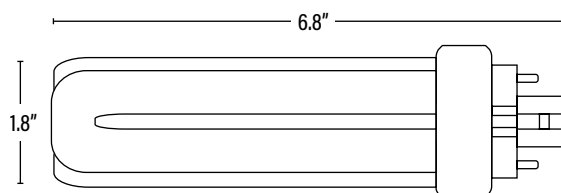

APPLICATION

Available in a full selection of sizes and designs that allow a convenient fit for nearly every style of fixture. Used for decorative and orientation lighting.

DIMENSIONS (Inches)

Length (MOL)	6.8"
Width/Diameter (MOD)	1.8"
Net Weight (Lbs)	--

SUPPORTING DOCUMENTS

Product Sheet	VIEW
---------------	------

PACKAGING

Master Carton	50
Individual Box	1
Country of Origin	China
HS Tariff	8539.31.0050

ELECTRICAL

Wattage	42W
Voltage	120V

LIGHTING PERFORMANCE

UPC

DIMENSIONS (LxWxH)

GROSS WEIGHT (Lbs)

Master Carton	50	10811768024361	19.3" x 15.4" x 11"	29.1
Individual Box	1	811768024364	--	0.29

ORDERING

ITEM#	DESCRIPTION	CASE
81831	PLT42/27K/GX24Q-4 4 PIN	50

ADDITIONAL INFORMATION: