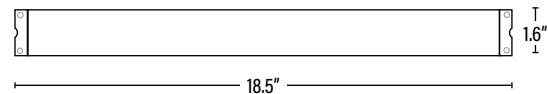

- Durable zinc plated steel construction in white finish.
- Slim design for T5 fluorescent fixtures.

LAMP COMPATIBILITY

- Operates one lamp:
- 1 Lamp** - 700 Lumens 14-28W (2'-4') T5, 24-54W (2'-4') T5HO, 32W (4') or 40W (5') T8, 44W (4') T8HO, 36-55W 4 Pin Long CFL

CONSTRUCTION

Housing	Steel
Finish	White

PACKAGING

Master Carton	15pc / N/A
Individual Box	811768023008
Country of Origin	China
HS Tariff	9405.60.6000

DIMENSIONS

Dimensions (Inches)	18.5"(L) x 1.6"(W) x 1.6"(H)
---------------------	------------------------------