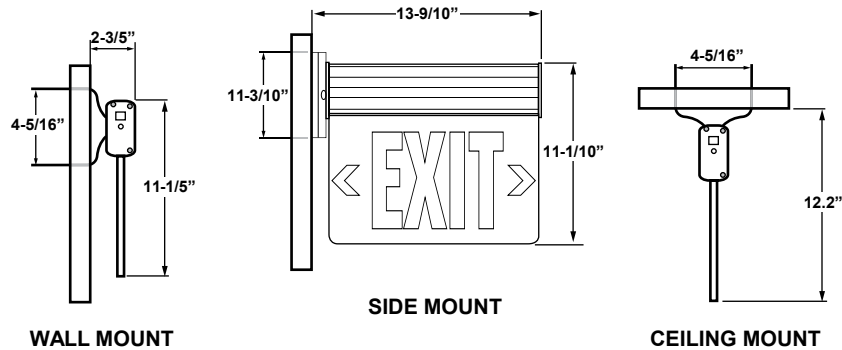

FEATURES

HOUSING

- Compact and decorative design.
- Rigid aluminum housing.
- Etched, clear acrylic edge-lite panel.
- Removable directional indicators.
- Letters 6" height with 3/4" stroke.

ELECTRICAL

- 120/277VAC Dual voltage operation
- LED indicator light and push button test switch
- Low energy consumption-only 3.0 watts at 120V.

SPECIFICATIONS

Power Consumption	3W
Input Voltage	120-277V
Battery	N/A
Construction	Aluminum/Acrylic
Finish	Silver/Clear
Letters	Green - 6"(H)
Dimensions (Inches)	13"(L) x 11.2"(H)
Safety Approval	

DIMENSIONS