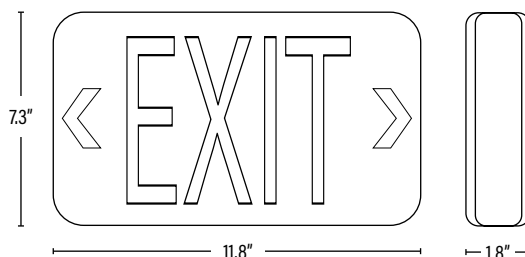

### FEATURES

- Innovative, snap-together design allows for fast and easy installation
- Replaceable directional chevron inserts are easily removed and reinserted
- LED lamps are operating in normal (AC input) No battery backup.
- Housing snaps to canopy with simple twist and tightly locks the housing and canopy
- UL 5VA flame rating

LIFESPAN	
Warranty (Years)	<b>3</b>
PACKAGING	
Master Carton	12pc / 10811768023395
Individual Box	811768023398
Country of Origin	China
HS Tariff	9405.60.6000
DIMENSIONS	
Dimensions (Inches)	11.8"(L) x 1.8"(W) x 7.3"(H)