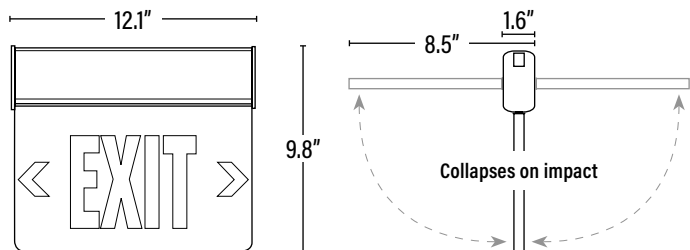

	UPC	DIMENSIONS (LxWxH)	GROSS WEIGHT (Lbs)
Master Carton	10811768020950	--	19.4
Individual Box	811768020953	--	3.2