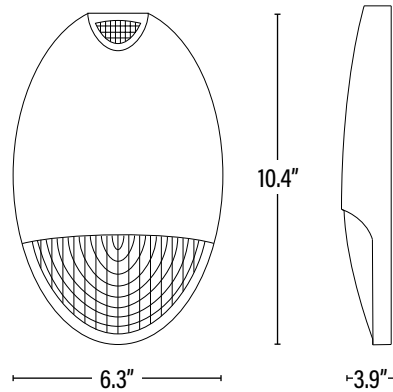

QUALIFICATIONS

Published lumens on LED products are approximate and may vary slightly. - Specifications are subject to change without notice.

Item#: **82255**
LED OUTDOOR DIE CAST EMERGENCY LIGHT

DIMENSIONS (Inches)

Length	10.4"
Width	3.9"
Height	6.3"
Net Weight (Lbs)	--

SUPPORTING DOCUMENTS (Grey = not available at this time.)

Product Sheet	VIEW
Install Instructions	VIEW
Photometric	VIEW

PACKAGING

		UPC	DIMENSIONS (LxWxH)	GROSS WEIGHT (Lbs)
Master Carton	6	10811768026501	13.6" x 13.5" x 1.2"	21.8
Individual Box	1	811768026504	11" x 6.5" x 4.3"	3.6
Country of Origin	China			
HS Tariff	--			