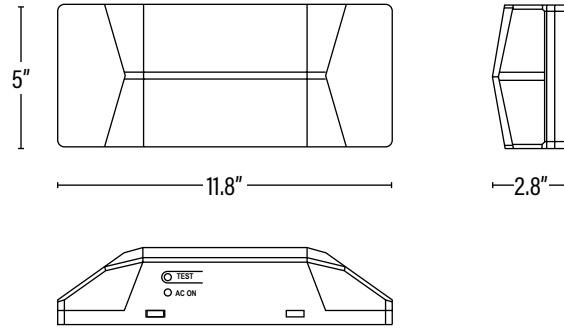

PACKAGING

Item#: **82257**
LED EMERGENCY FIXED LIGHT WITH BATTERY BACKUP

DIMENSIONS (Inches)

Length	11.8"
Width/Depth	2.8"
Height	5"
Weight (Lbs)	--

Line drawings may not be to scale and are for general reference only.

SUPPORTING DOCUMENTS (Grey = not available at this time.)

Product Sheet	VIEW
Install Instructions	VIEW

PACKAGING

		UPC	DIMENSIONS (LxWxH)	GROSS WEIGHT (Lbs)
Master Carton	12	10899645001742	--	--
Individual Box	1	899645001745	--	--
Country of Origin	China			
HS Tariff	9405.60.6000			