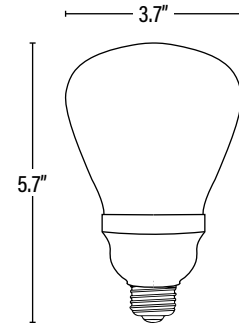

PERFORMANCE DATA

Item#: **82329**
CFL BR30 LAMP

DIMENSIONS (Inches)

Length (MOL)	5.7"
Width/Diameter (MOD)	3.7"
Net Weight (Lbs)	--

SUPPORTING DOCUMENTS

Product Sheet	VIEW
---------------	------

PACKAGING

		UPC	DIMENSIONS (LxWxH)	GROSS WEIGHT (Lbs)
Master Carton	24	--	16.9" x 12.8" x 13.7"	5.5
Individual Box	1	811768024005	--	0.23
Country of Origin	China			
HS Tariff	8539.31.0060			