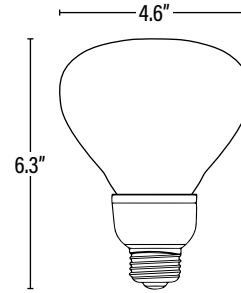

PERFORMANCE DATA

Item#: **82334**  
**CFL BR40 LAMP**

**DIMENSIONS** (Inches)

Length (MOL)	6.3"
Width/Diameter (MOD)	4.6"
Net Weight (Lbs)	--

**SUPPORTING DOCUMENTS**

Product Sheet	VIEW
---------------	------

**PACKAGING**

		UPC	DIMENSIONS (LxWxH)	GROSS WEIGHT (Lbs)
Master Carton	12	10811768024361	--	9.2
Individual Box	1	811768024364	--	0.77
Country of Origin	China			
HS Tariff	8539.31.0060			

**ORDERING**

ITEM#	DESCRIPTION	TITLE 20	CASE
82334	23WBR40/50K - SKY-BRITE®	--	12