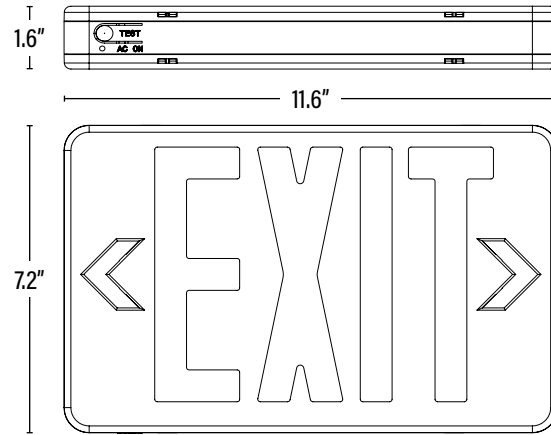

Item#: **82355**
LED EXIT SIGN

ITEM INFORMATION

DIMENSIONS (Inches)

Length	11.6"
Width	1.6"
Height	7.3"
Net Weight (Lbs)	--

SUPPORTING DOCUMENTS (Grey = not available at this time.)

Product Sheet	VIEW
Install Instructions	VIEW

PACKAGING		UPC	DIMENSIONS (LxWxH)	GROSS WEIGHT (Lbs)
Master Carton	6	10811768023432	14.6" x 12.4" x 8.3"	13.9
Individual Box	1	811768023435	11.8" x 7.5" x 2.2"	2.3
Country of Origin	China			
HS Tariff	9405.61.4000			