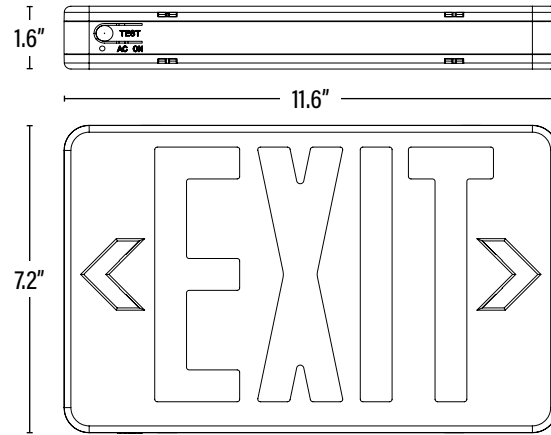

Item#: **82356**
LED EXIT SIGN

ITEM INFORMATION

DIMENSIONS (Inches)

Length	11.6"
Width	1.6"
Height	7.3"
Net Weight (Lbs)	--

SUPPORTING DOCUMENTS (Grey = not available at this time.)

Product Sheet	VIEW
Install Instructions	VIEW

PACKAGING		UPC	DIMENSIONS (LxWxH)	GROSS WEIGHT (Lbs)
Master Carton	6	10811768021223	14.6" x 12.4" x 8.3"	13.9
Individual Box	1	811768021226	11.8" x 7.5" x 2.2"	2.3
Country of Origin	China			
HS Tariff	9405.61.4000			