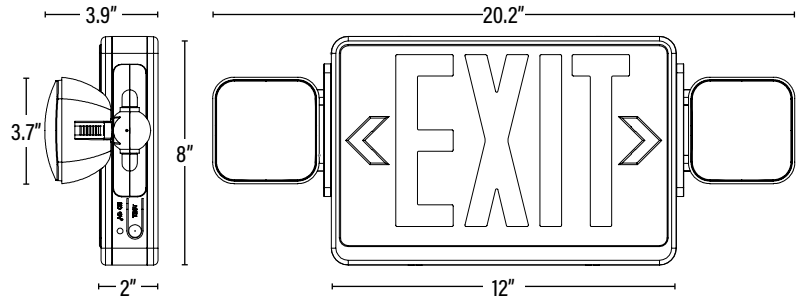

Item#: **82357**  
**LED EXIT & EMERGENCY COMBO**  
EMERGENCY EXIT SIGNS & LIGHTING

**FEATURES**

- Innovative, snap-together design allows for fast and easy installation
- Single or double face with directional chevrons
- Two fully adjustable square shape light heads for emergency light
- Push button test switch
- UL 5VA flame rating

Item#: **82357**  
**LED EXIT & EMERGENCY COMBO**

ITEM INFORMATION

**DIMENSIONS** (Inches)

Length	20.2"
Width	3.9"
Height	8"
Net Weight (Lbs)	--

**SUPPORTING DOCUMENTS** (Grey = not available at this time.)

Product Sheet	VIEW
Install Instructions	VIEW

**PACKAGING**

		UPC	DIMENSIONS (LxWxH)	GROSS WEIGHT (Lbs)
Master Carton	6	10811768021216	14.8" x 10.2" x 11.2"	11.9
Individual Box	1	811768021219	19.5" x 8.3" x 3.9"	2
Country of Origin	China			
HS Tariff	9405.61.4000			