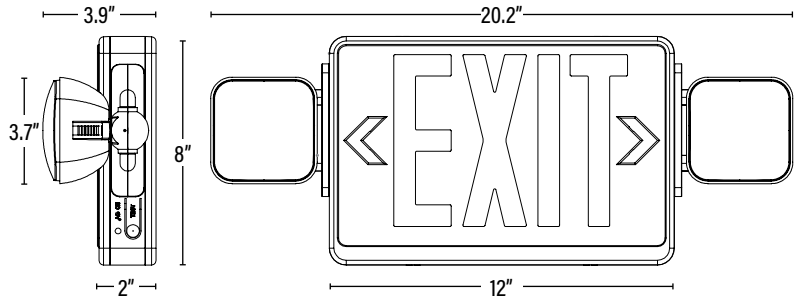

Published lumens on products are approximate and may vary slightly. • Specifications are subject to change without notice.

Item#: **82358-B**
LED EXIT & EMERGENCY COMBO

ITEM INFORMATION

DIMENSIONS (Inches)

Length	20.2"
Width	3.9"
Height	8"
Net Weight (Lbs)	--

SUPPORTING DOCUMENTS (Grey = not available at this time.)

Product Sheet	VIEW
Install Instructions	VIEW

PACKAGING

		UPC	DIMENSIONS (LxWxH)	GROSS WEIGHT (Lbs)
Master Carton	6	10811768023418t	14.8" x 10.2" x 11.2"	11.9
Individual Box	1	811768023862	19.5" x 8.3" x 3.9"	2
Country of Origin	China			
HS Tariff	9405.61.4000			