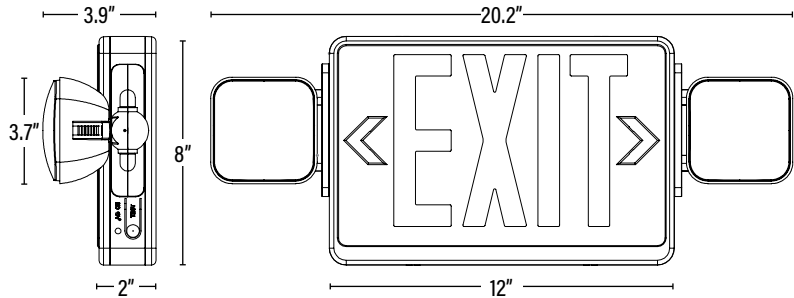

Published lumens on products are approximate and may vary slightly. • Specifications are subject to change without notice.

Item#: **82358**
LED EXIT & EMERGENCY COMBO

ITEM INFORMATION

DIMENSIONS (Inches)

Length	20.2"
Width	3.9"
Height	8"
Net Weight (Lbs)	--

SUPPORTING DOCUMENTS (Grey = not available at this time.)

Product Sheet	VIEW
Install Instructions	VIEW

PACKAGING

		UPC	DIMENSIONS (LxWxH)	GROSS WEIGHT (Lbs)
Master Carton	6	10811768023425	14.8" x 10.2" x 11.2"	11.9
Individual Box	1	811768023428	19.5" x 8.3" x 3.9"	2
Country of Origin	China			
HS Tariff	9405.61.4000			