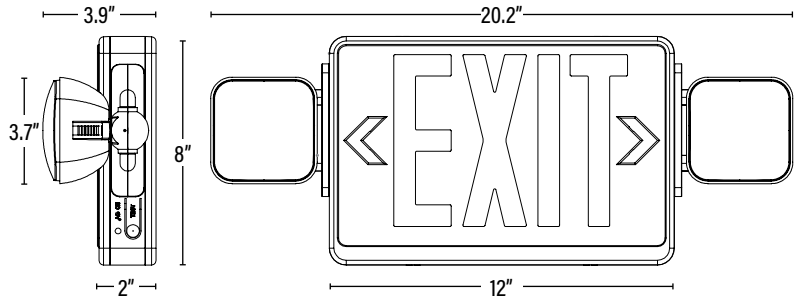

Published lumens on products are approximate and may vary slightly. • Specifications are subject to change without notice.

Item#: **82359**
LED EXIT & EMERGENCY COMBO

ITEM INFORMATION

DIMENSIONS (Inches)

Length	20.2"
Width	3.9"
Height	8"
Net Weight (Lbs)	--

SUPPORTING DOCUMENTS (Grey = not available at this time.)

Product Sheet	VIEW
Install Instructions	VIEW

PACKAGING

		UPC	DIMENSIONS (LxWxH)	GROSS WEIGHT (Lbs)
Master Carton	6	--	14.8" x 10.2" x 11.2"	11.9
Individual Box	1	--	19.5" x 8.3" x 3.9"	2
Country of Origin	China			
HS Tariff	9405.61.4000			