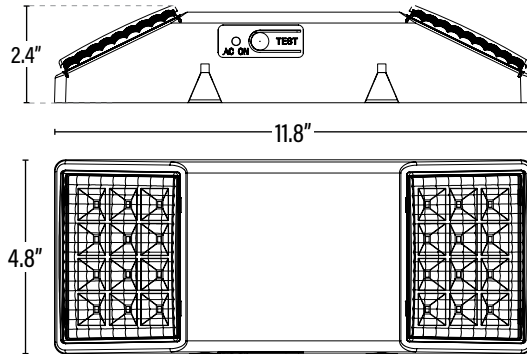

Item#: **82360**
FIXED LED EMERGENCY LIGHT

ITEM INFORMATION

DIMENSIONS (Inches)

Length	11.8"
Width/Depth	2.4"
Height	4.8"
Net Weight (Lbs)	--

SUPPORTING DOCUMENTS (Grey = not available at this time.)

Product Sheet	VIEW
Install Instructions	VIEW

PACKAGING		UPC	DIMENSIONS (LxWxH)	GROSS WEIGHT (Lbs)
Master Carton	6	10899645001742	12.4" x 10.2" x 7.9"	2
Individual Box	1	899645001745	12" x 5" x 2.6"	11.9
Country of Origin	China			
HS Tariff	9405.61.4000			