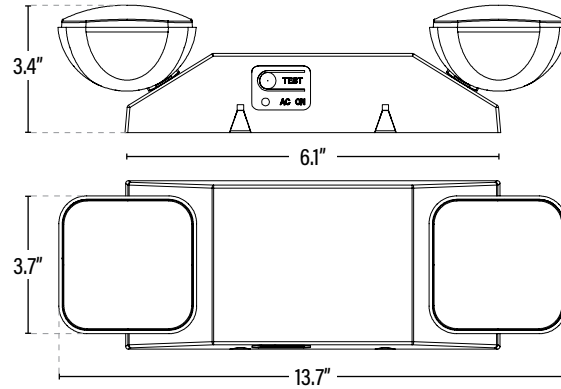

Item#: **82361**
ADJUSTABLE LED EMERGENCY LIGHT

ITEM INFORMATION

DIMENSIONS (Inches)

Length	13.7"
Depth	3.4"
Net Weight (Lbs)	--

SUPPORTING DOCUMENTS (Grey = not available at this time.)

Product Sheet	VIEW
Install Instructions	VIEW

PACKAGING

		UPC	DIMENSIONS (LxWxH)	GROSS WEIGHT (Lbs)
Master Carton	6	10811768023418	14.8" x 10.2" x 11.2"	11.9
Individual Box	1	811768023411	14.7" x 4.8" x 3.4"	2
Country of Origin	China			
HS Tariff	9405.61.4000			