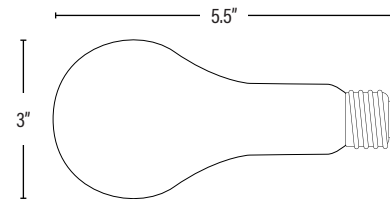

PACKAGING	
Master Carton	60pc / N/A
Individual Box	N/A
Country of Origin	China
HS Tariff	8539.22.8060
DIMENSIONS	
Dimensions (Inches)	5.5"(L) x 3"(DIA)

ORDERING

ITEM#	DESCRIPTION	CASE
82373	150PS25/FROST - SUPERIOR LIFE®	60