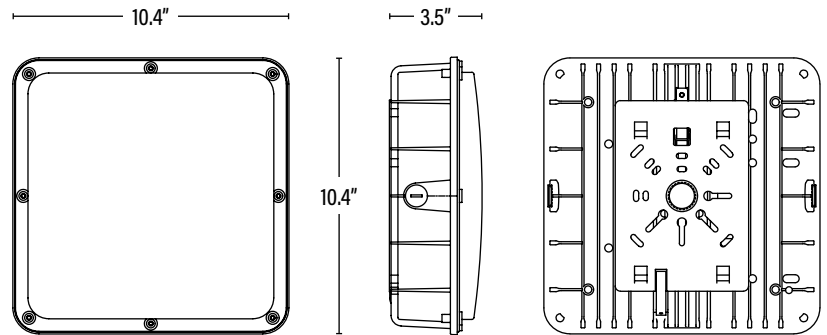

Item#: **83086-W**
LED CANOPY
 PARKING GARAGE LUMINAIRES

FEATURES

- Ultra-thin design.
- Replaces 100-175W MH

HOUSING

- One piece sealed die cast housing.
- UV stabilized polycarbonate optical lens.

MOUNTING

Item#: **83086-W**
LED CANOPY

ITEM INFORMATION

DIMENSIONS (Inches)

Length	10.4"
Width/Diameter	10.4"
Height	3.5"
Weight (Lbs)	--

SUPPORTING DOCUMENTS (Grey = not available at this time.)

Product Sheet	VIEW
Install Instructions	VIEW
IES Download from Web Item	VIEW
LM79	VIEW
LM80	VIEW

PACKAGING

		UPC	DIMENSIONS (LxWxH)	GROSS WEIGHT (Lbs)
Master Carton	4	10811768026099	19.3" x 19.3" x 12.2"	7.3
Individual Box	1	811768026092	--	1.8
Country of Origin	China			
HS Tariff	9405.99.4090			

ORDERING