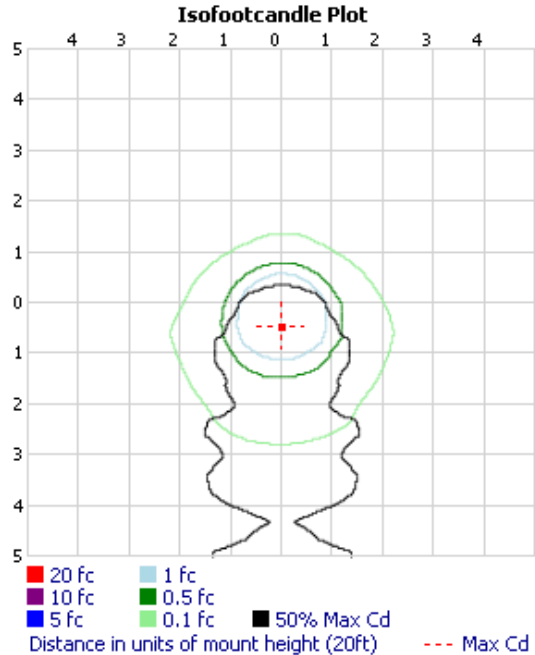

PREMIUM QUALITY LIGHTING

83120

LED 60W MEDIUM WALL PACK

PHOTOMETRIC

• VIEW SELL SHEET

MANUFACTURER: PQL INC.
 TEST #: LCZP12080080
 LUMINAIRE: 83120
 LAMP OUTPUT: 1 LAMP, RATED LUMENS/LAMP: 4655.3
 INPUT WATTAGE: 57.12
 LUMINOUS OPENING: RECTANGLE W/LUMINOUS SIDES
 (L: 11.81", W: 7.28", H: 2.17")

MAX CD: 1,833.4 AT HORIZONTAL: 0°, VERTICAL: 25°
 CUTOFF CLASS: NONCUTOFF
 ROADWAY CLASS: VERY SHORT, TYPE IV
 EFFICIENCY: 100%

ZONAL LUMEN SUMMARY

ZONE	LUMENS	% LAMP	% LUMINAIRE
0-30	1,102.4	23.7%	23.7%
0-40	1,754.0	37.7%	37.7%
0-60	2,962.9	63.6%	63.6%
60-90	1,188.0	25.5%	25.5%
70-100	881.2	18.9%	18.9%
90-120	411.6	8.8%	8.8%
0-90	4,150.8	89.2%	89.2%
90-180	504.3	10.8%	10.8%
0-180	4,655.1	100%	100%