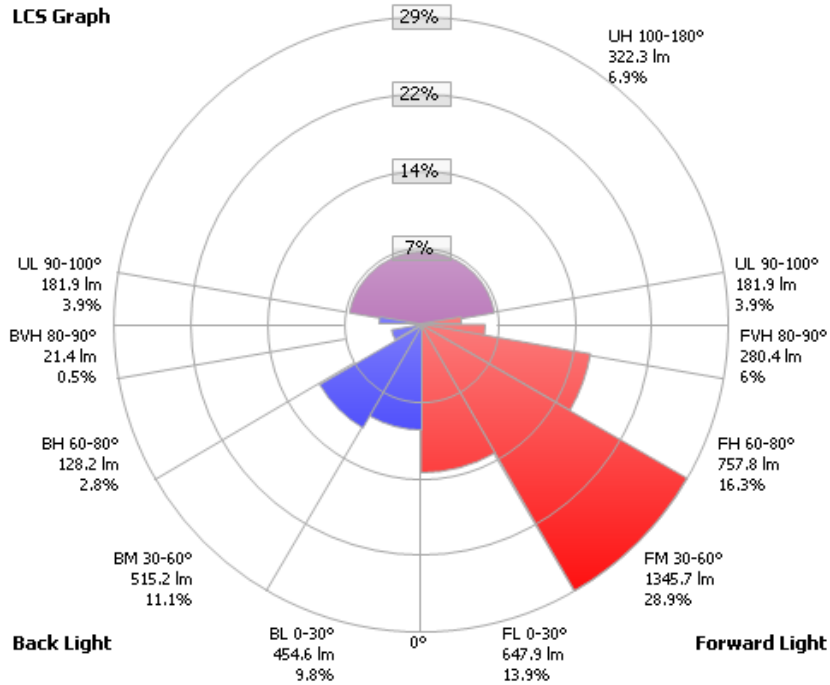

PREMIUM QUALITY LIGHTING

83120

LED 60W MEDIUM WALL PACK

PHOTOMETRIC

• VIEW SELL SHEET

ROADWAY SUMMARY

CUTOFF CLASSIFICATION:	NONCUTOFF	
DISTRIBUTION:	TYPE IV, VERY SHORT	
MAX CD, 90 DEG VERT:	613.1	
MAX CD, 80 TO <90 DEG:	966.8	
	LUMENS	% LAMP
DOWNWARD STREET SIDE:	3,031.8	65.1%
DOWNWARD HOUSE SIDE:	1,119.3	24%
DOWNWARD TOTAL:	4,151.1	89.2%
UPWARD STREET SIDE:	459.2	9.9%
UPWARD HOUSE SIDE:	45.0	1%
UPWARD TOTAL:	504.2	10.8%
TOTAL LUMENS:	4,655.3	100%

LCS TABLE

BUG RATING	B1 - U3 - G3	
FORWARD LIGHT	LUMEN	LUMENS %
LOW(0-30):	647.9	13.9%
MEDIUM(30-60):	1,345.7	28.9%
HIGH(60-80):	757.8	16.3%
VERY HIGH(80-90):	280.4	6%
BACK LIGHT		
LOW(0-30):	454.6	9.8%
MEDIUM(30-60):	515.2	11.1%
HIGH(60-80):	128.2	2.8%
VERY HIGH(80-90):	21.4	0.5%
UPLIGHT		
LOW(90-100):	181.9	3.9%
HIGH(100-180):	322.3	6.9%
TRAPPED LIGHT:	0	0%

LCS Graph

Scale = Max LCS %
Trapped Light: 0lm, 0%

Color & Finish - The color be customized (dark bronze, black, white, gray, brown etc.); the housing can be coated in matt , shinny, sanding finish or polyester powdercoated.
Published lumens on LED products are approximate and may vary slightly.