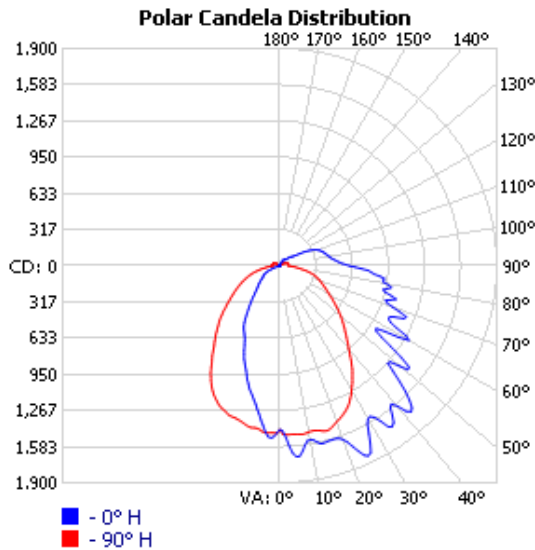

PREMIUM QUALITY LIGHTING

83120

LED 60W MEDIUM WALL PACK

PHOTOMETRIC

• VIEW SELL SHEET

MANUFACTURER: PQL INC.
 TEST #: LCZP12080080
 LUMINAIRE: 83120
 LAMP OUTPUT: 1 LAMP, RATED LUMENS/LAMP: 4655.3
 INPUT WATTAGE: 57.12
 LUMINOUS OPENING: RECTANGLE W/LUMINOUS SIDES
 (L: 11.81", W: 7.28", H: 2.17")

MAX CD: 1,833.4 AT HORIZONTAL: 0°, VERTICAL: 25°
 CUTOFF CLASS: NONCUTOFF
 ROADWAY CLASS: VERY SHORT, TYPE IV
 EFFICIENCY: 100%

ZONAL LUMEN SUMMARY

ZONE	LUMENS	% LAMP	% LUMINAIRE
0-30	1,102.4	23.7%	23.7%
0-40	1,754.0	37.7%	37.7%
0-60	2,962.9	63.6%	63.6%
60-90	1,188.0	25.5%	25.5%
70-100	881.2	18.9%	18.9%
90-120	411.6	8.8%	8.8%
0-90	4,150.8	89.2%	89.2%
90-180	504.3	10.8%	10.8%
0-180	4,655.1	100%	100%