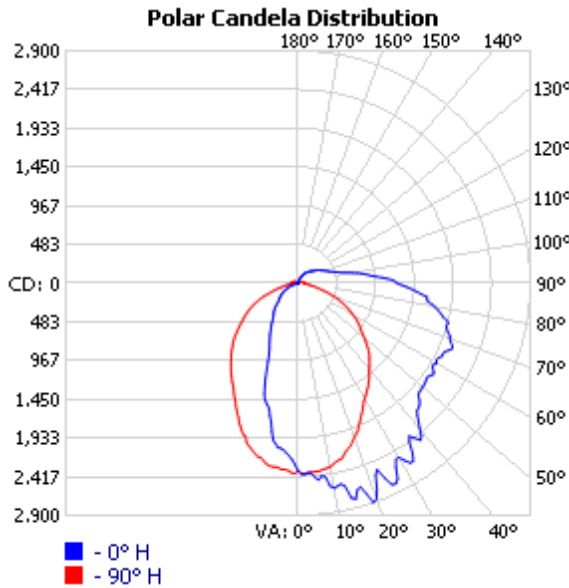

PREMIUM QUALITY LIGHTING

83123

LED 90W LARGE WALL PACK

PHOTOMETRIC

• VIEW SELL SHEET

MANUFACTURER: PQL INC.
 TEST #: LCZP13050076
 LUMINAIRE: 83123
 LAMP OUTPUT: 1 LAMP, RATED LUMENS/LAMP: 7135.9
 INPUT WATTAGE: 85.78
 LUMINOUS OPENING: RECTANGLE W/LUMINOUS SIDES
 (L: 14.57", W: 7.87", H: 3.15")

MAX CD: 2,895.4 AT HORIZONTAL: 0°, VERTICAL: 19°
 CUTOFF CLASS: NONCUTOFF
 ROADWAY CLASS: VERY SHORT, TYPE IV
 EFFICIENCY: 100%

ZONAL LUMEN SUMMARY

ZONE	LUMENS	% LAMP	% LUMINAIRE
0-30	1,656.8	23.2%	23.2%
0-40	2,586.2	36.2%	36.2%
0-60	4,396.7	61.6%	61.6%
60-90	1,972.4	27.6%	27.6%
70-100	1,455.1	20.4%	20.4%
90-120	590.0	8.3%	8.3%
0-90	6,369.1	89.3%	89.3%
90-180	766.5	10.7%	10.7%
0-180	7,135.6	100%	100%