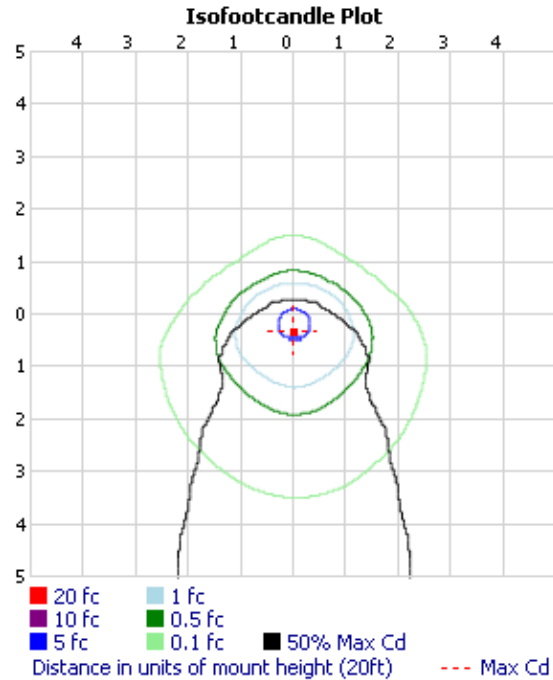

PREMIUM QUALITY LIGHTING

83123

LED 90W LARGE WALL PACK

PHOTOMETRIC

• VIEW SELL SHEET

MANUFACTURER: PQL INC.
 TEST #: LCZP13050076
 LUMINAIRE: 83123
 LAMP OUTPUT: 1 LAMP, RATED LUMENS/LAMP: 7135.9
 INPUT WATTAGE: 85.78
 LUMINOUS OPENING: RECTANGLE W/LUMINOUS SIDES
 (L: 14.57", W: 7.87", H: 3.15")

MAX CD: 2,895.4 AT HORIZONTAL: 0°, VERTICAL: 19°
 CUTOFF CLASS: NONCUTOFF
 ROADWAY CLASS: VERY SHORT, TYPE IV
 EFFICIENCY: 100%

ZONAL LUMEN SUMMARY

ZONE	LUMENS	% LAMP	% LUMINAIRE
0-30	1,656.8	23.2%	23.2%
0-40	2,586.2	36.2%	36.2%
0-60	4,396.7	61.6%	61.6%
60-90	1,972.4	27.6%	27.6%
70-100	1,455.1	20.4%	20.4%
90-120	590.0	8.3%	8.3%
0-90	6,369.1	89.3%	89.3%
90-180	766.5	10.7%	10.7%
0-180	7,135.6	100%	100%

LUMENS PER ZONE

ZONE	LUMENS	% TOTAL	ZONE	LUMENS	% TOTAL
0-10	215.5	3.0%	90-100	293.5	4.1%
10-20	599.7	8.4%	100-110	175.5	2.5%
20-30	841.6	11.8%	110-120	121.0	1.7%
30-40	929.4	13.0%	120-130	81.1	1.1%
40-50	933.5	13.1%	130-140	49.8	0.7%
50-60	877.0	12.3%	140-150	28.0	0.4%
60-70	810.8	11.4%	150-160	12.7	0.2%
70-80	679.6	9.5%	160-170	3.9	0.1%
80-90	482.0	6.8%	170-180	1.0	0%

PREMIUM QUALITY LIGHTING

83123

LED 90W LARGE WALL PACK

PHOTOMETRIC

• VIEW SELL SHEET

ROADWAY SUMMARY

CUTOFF CLASSIFICATION:	NONCUTOFF	
DISTRIBUTION:	TYPE IV, VERY SHORT	
MAX CD, 90 DEG VERT:	1,240.9	
MAX CD, 80 TO <90 DEG:	1,740.7	
	LUMENS	% LAMP
DOWNWARD STREET SIDE:	4,892.6	68.6%
DOWNWARD HOUSE SIDE:	1,476.9	20.7%
DOWNWARD TOTAL:	6,369.5	89.3%
UPWARD STREET SIDE:	715.2	10%
UPWARD HOUSE SIDE:	51.2	0.7%
UPWARD TOTAL:	766.4	10.7%
TOTAL LUMENS:	7,135.9	100%