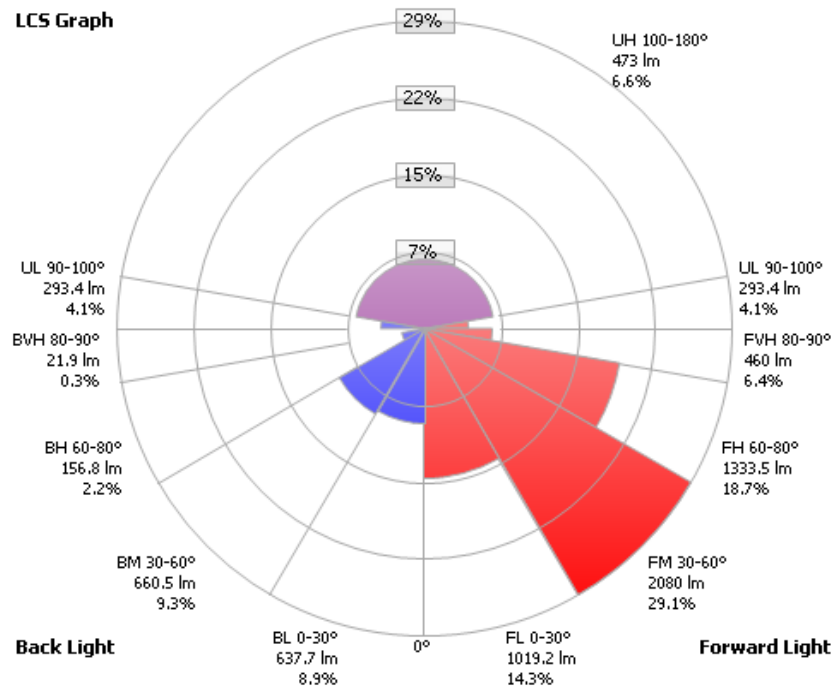

PREMIUM QUALITY LIGHTING

83123

LED 90W LARGE WALL PACK

PHOTOMETRIC

• VIEW SELL SHEET

ROADWAY SUMMARY

CUTOFF CLASSIFICATION:	NONCUTOFF	
DISTRIBUTION:	TYPE IV, VERY SHORT	
MAX CD, 90 DEG VERT:	1,240.9	
MAX CD, 80 TO <90 DEG:	1,740.7	
	LUMENS	% LAMP
DOWNWARD STREET SIDE:	4,892.6	68.6%
DOWNWARD HOUSE SIDE:	1,476.9	20.7%
DOWNWARD TOTAL:	6,369.5	89.3%
UPWARD STREET SIDE:	715.2	10%
UPWARD HOUSE SIDE:	51.2	0.7%
UPWARD TOTAL:	766.4	10.7%
TOTAL LUMENS:	7,135.9	100%

LCS TABLE

BUG RATING	B2 - U3 - G3	
FORWARD LIGHT	LUMEN	LUMENS %
LOW(0-30):	1,019.2	14.3%
MEDIUM(30-60):	2,080.0	29.1%
HIGH(60-80):	1,333.5	18.7%
VERY HIGH(80-90):	460.0	6.4%
BACK LIGHT		
LOW(0-30):	637.7	8.9%
MEDIUM(30-60):	660.5	9.3%
HIGH(60-80):	156.8	2.2%
VERY HIGH(80-90):	21.9	0.3%
UPLIGHT		
LOW(90-100):	293.4	4.1%
HIGH(100-180):	473.0	6.6%
TRAPPED LIGHT:	0	0%

LCS Graph

Back Light

Forward Light

Scale = Max LCS %

Trapped Light: 0lm, 0%

Color & Finish - The color be customized (dark bronze, black, white, gray, brown etc.); the housing can be coated in matt , shiny, sanding finish or polyester powdercoated.
Published lumens on LED products are approximate and may vary slightly.