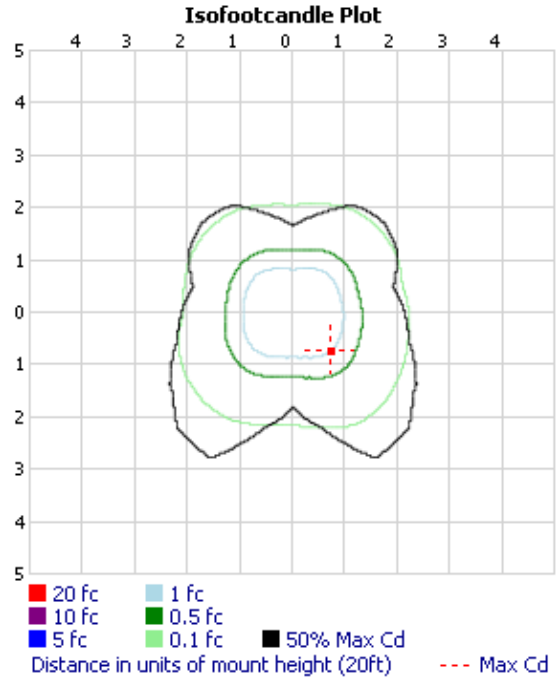

PREMIUM QUALITY LIGHTING

83132

LED 60W SQUARE CEILING LIGHT

PHOTOMETRIC

• VIEW SELL SHEET

MANUFACTURER: PQL, INC.
 TEST #: LCZP12080082
 LUMINAIRE: 83132
 LAMP OUTPUT: 1 LAMP, RATED LUMENS/LAMP: 4833.2
 INPUT WATTAGE: 59.13
 LUMINOUS OPENING: RECTANGLE W/LUMINOUS SIDES
 (L: 10.63", W: 10.63", H: 4.72")

MAX CD: 1,186.6 AT HORIZONTAL: 45°, VERTICAL: 46°
 CUTOFF CLASS: SEMICUTOFF
 ROADWAY CLASS: TYPE VS
 EFFICIENCY: 100%

ZONAL LUMEN SUMMARY

ZONE	LUMENS	% LAMP	% LUMINAIRE
0-30	895.5	18.5%	18.5%
0-40	1,573.4	32.6%	32.6%
0-60	3,160.4	65.4%	65.4%
60-90	1,199.9	24.8%	24.8%
70-100	685.2	14.2%	14.2%
90-120	325.2	6.7%	6.7%
0-90	4,360.3	90.2%	90.2%
90-180	472.7	9.8%	9.8%
0-180	4,832.9	100%	100%

PREMIUM QUALITY LIGHTING

83132

LED 60W SQUARE CEILING LIGHT

PHOTOMETRIC

• VIEW SELL SHEET

ROADWAY SUMMARY

CUTOFF CLASSIFICATION:	SEMICUTOFF	
DISTRIBUTION:	TYPE VS	
MAX CD, 90 DEG VERT:	147.8	
MAX CD, 80 TO <90 DEG:	378.7	
	LUMENS	% LAMP
DOWNWARD STREET SIDE:	2,253.6	46.6%
DOWNWARD HOUSE SIDE:	2,107.0	43.6%
DOWNWARD TOTAL:	4,360.5	90.2%
UPWARD STREET SIDE:	242.5	5%
UPWARD HOUSE SIDE:	230.1	4.8%
UPWARD TOTAL:	472.6	9.8%
TOTAL LUMENS:	4,833.2	100%