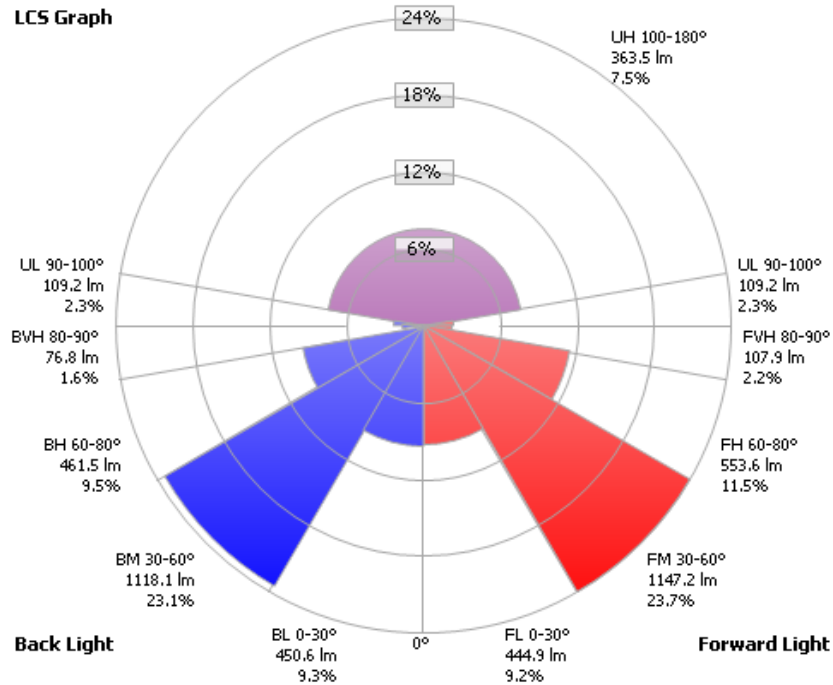

PREMIUM QUALITY LIGHTING

83132

LED 60W SQUARE CEILING LIGHT

PHOTOMETRIC

• VIEW SELL SHEET

ROADWAY SUMMARY

CUTOFF CLASSIFICATION:	SEMICUTOFF	
DISTRIBUTION:	TYPE VS	
MAX CD, 90 DEG VERT:	147.8	
MAX CD, 80 TO <90 DEG:	378.7	
	LUMENS	% LAMP
DOWNWARD STREET SIDE:	2,253.6	46.6%
DOWNWARD HOUSE SIDE:	2,107.0	43.6%
DOWNWARD TOTAL:	4,360.5	90.2%
UPWARD STREET SIDE:	242.5	5%
UPWARD HOUSE SIDE:	230.1	4.8%
UPWARD TOTAL:	472.6	9.8%
TOTAL LUMENS:	4,833.2	100%

LCS TABLE

BUG RATING	B2 - U3 - G2	
FORWARD LIGHT	LUMEN	LUMENS %
LOW(0-30):	444.9	9.2%
MEDIUM(30-60):	1,147.2	23.7%
HIGH(60-80):	553.6	11.5%
VERY HIGH(80-90):	107.9	2.2%
BACK LIGHT		
LOW(0-30):	450.6	9.3%
MEDIUM(30-60):	1,118.1	23.1%
HIGH(60-80):	461.5	9.5%
VERY HIGH(80-90):	76.8	1.6%
UPLIGHT		
LOW(90-100):	109.2	2.3%
HIGH(100-180):	363.5	7.5%
TRAPPED LIGHT:	0.0	0%

LCS Graph

Scale = Max LCS %

☉ Trapped Light: 0lm, 0%

Color & Finish - The color be customized (dark bronze, black, white, gray, brown etc.); the housing can be coated in matt , shiny, sanding finish or polyester powdercoated.
Published lumens on LED products are approximate and may vary slightly.