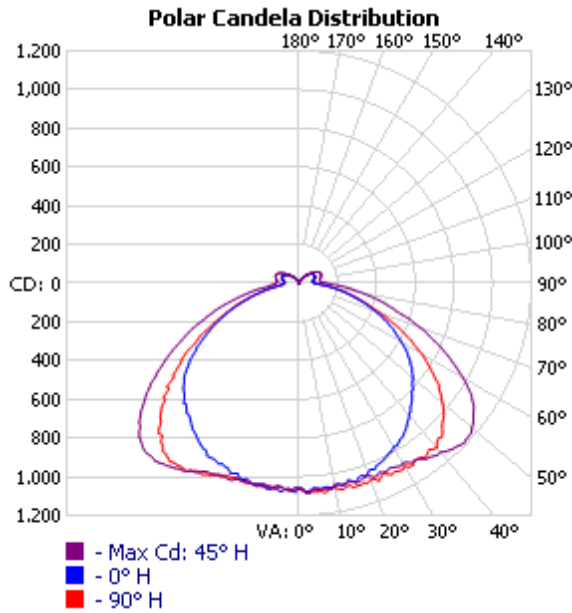

PREMIUM QUALITY LIGHTING

83132

LED 60W SQUARE CEILING LIGHT

PHOTOMETRIC

• VIEW SELL SHEET

MANUFACTURER: PQL, INC.
 TEST #: LCZP12080082
 LUMINAIRE: 83132
 LAMP OUTPUT: 1 LAMP, RATED LUMENS/LAMP: 4833.2
 INPUT WATTAGE: 59.13
 LUMINOUS OPENING: RECTANGLE W/LUMINOUS SIDES
 (L: 10.63", W: 10.63", H: 4.72")

MAX CD: 1,186.6 AT HORIZONTAL: 45°, VERTICAL: 46°
 CUTOFF CLASS: SEMICUTOFF
 ROADWAY CLASS: TYPE VS
 EFFICIENCY: 100%

ZONAL LUMEN SUMMARY

ZONE	LUMENS	% LAMP	% LUMINAIRE
0-30	895.5	18.5%	18.5%
0-40	1,573.4	32.6%	32.6%
0-60	3,160.4	65.4%	65.4%
60-90	1,199.9	24.8%	24.8%
70-100	685.2	14.2%	14.2%
90-120	325.2	6.7%	6.7%
0-90	4,360.3	90.2%	90.2%
90-180	472.7	9.8%	9.8%
0-180	4,832.9	100%	100%

LUMENS PER ZONE

ZONE	LUMENS	% TOTAL	ZONE	LUMENS	% TOTAL
0-10	101.5	2.1%	90-100	109.2	2.3%
10-20	300.9	6.2%	100-110	111.4	2.3%
20-30	493.1	10.2%	110-120	104.6	2.2%
30-40	677.9	14.0%	120-130	77.9	1.6%
40-50	801.3	16.6%	130-140	44.0	0.9%
50-60	785.7	16.3%	140-150	19.0	0.4%
60-70	623.9	12.9%	150-160	4.9	0.1%
70-80	391.3	8.1%	160-170	1.2	0%
80-90	184.8	3.8%	170-180	0.4	0%

PREMIUM QUALITY LIGHTING

83132

LED 60W SQUARE CEILING LIGHT

PHOTOMETRIC

• VIEW SELL SHEET

ROADWAY SUMMARY

CUTOFF CLASSIFICATION:	SEMICUTOFF	
DISTRIBUTION:	TYPE VS	
MAX CD, 90 DEG VERT:	147.8	
MAX CD, 80 TO <90 DEG:	378.7	
	LUMENS	% LAMP
DOWNWARD STREET SIDE:	2,253.6	46.6%
DOWNWARD HOUSE SIDE:	2,107.0	43.6%
DOWNWARD TOTAL:	4,360.5	90.2%
UPWARD STREET SIDE:	242.5	5%
UPWARD HOUSE SIDE:	230.1	4.8%
UPWARD TOTAL:	472.6	9.8%
TOTAL LUMENS:	4,833.2	100%