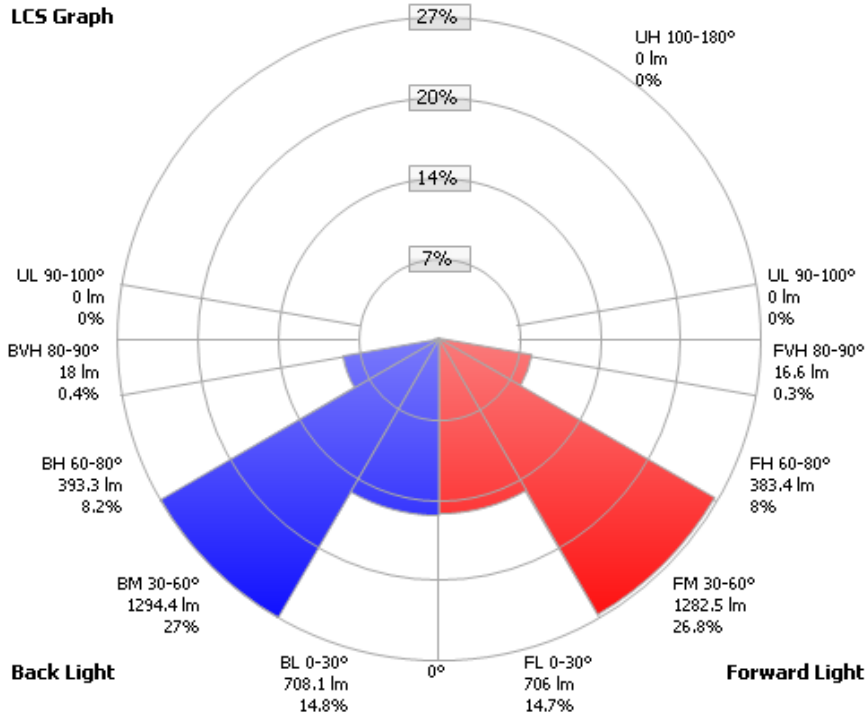

ZONAL LUMEN SUMMARY

ZONE	LUMENS	% LAMP	% LUMINAIRE
0-30	1,412.5	29.5%	29.5%
0-40	2,301.2	48.1%	48%
0-60	3,983.7	83.2%	83.2%
60-90	806.3	16.8%	16.8%
0-90	4,789.9	100.1%	100%

LUMENS PER ZONE

ZONE	LUMENS	% TOTAL
0-10	172.9	3.6%
10-20	494.4	10.3%
20-30	745.2	15.6%
30-40	888.7	18.6%
40-50	902.6	18.8%
50-60	779.9	16.3%
60-70	536.4	11.2%
70-80	235.8	4.9%
80-90	34.1	0.7%

www.PQLighting.com

PREMIUM QUALITY LIGHTING

83156

LED 60W LARGE CUT-OFF WALL PACK

PHOTOMETRICS

• VIEW SELL SHEET

ROADWAY SUMMARY

CUTOFF CLASSIFICATION:	CUTOFF	
DISTRIBUTION:	TYPE II, VERY SHORT	
MAX CD, 90 DEG VERT:	7.3	
MAX CD, 80 TO <90 DEG:	151.1	
	LUMENS	% LAMP
DOWNWARD STREET SIDE:	2,388.4	49.9%
DOWNWARD HOUSE SIDE:	2,413.8	50.4%
DOWNWARD TOTAL:	4,802.2	100.3%
TOTAL LUMENS:	4,802.2	100.3%

LCS TABLE

BUG RATING	B2 - UX - G1	
FORWARD LIGHT	LUMEN	LUMENS %
LOW(0-30):	706.0	14.7%
MEDIUM(30-60):	1,282.5	26.8%
HIGH(60-80):	383.4	8%
VERY HIGH(80-90):	16.6	0.3%
BACK LIGHT		
LOW(0-30):	708.1	14.8%
MEDIUM(30-60):	1,294.4	27%
HIGH(60-80):	393.3	8.2%
VERY HIGH(80-90):	18.0	0.4%
TRAPPED LIGHT:	0	0%

LCS Graph

Scale = Max LCS %

Trapped Light: 0lm, 0%

DESIGNLIGHTS
CONSORTIUM

Please check DLC website for the most current list of approved items • www.designlights.org
Published lumens on LED products are approximate and may vary slightly.