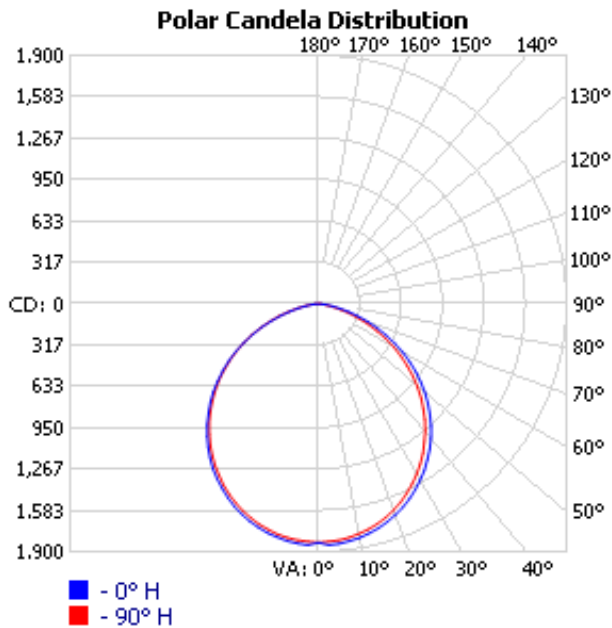

PREMIUM QUALITY LIGHTING

83156

LED 60W LARGE CUT-OFF WALL PACK

PHOTOMETRIC

• VIEW SELL SHEET

MANUFACTURER: PQL. INC.
 TEST #: 1
 LUMINAIRE: 83156
 LAMP OUTPUT: 1 LAMP, RATED LUMENS/LAMP: 4786.8
 LUMINOUS OPENING: POINT
 MAX CD: 1,849.5 AT HORIZONTAL: 0°, VERTICAL: 2.5°
 CUTOFF CLASS: CUTOFF
 ROADWAY CLASS: VERY SHORT, TYPE II
 EFFICIENCY: 100.1%

ZONAL LUMEN SUMMARY

ZONE	LUMENS	% LAMP	% LUMINAIRE
0-30	1,412.5	29.5%	29.5%
0-40	2,301.2	48.1%	48%
0-60	3,983.7	83.2%	83.2%
60-90	806.3	16.8%	16.8%
0-90	4,789.9	100.1%	100%

LUMENS PER ZONE

ZONE	LUMENS	% TOTAL
0-10	172.9	3.6%
10-20	494.4	10.3%
20-30	745.2	15.6%
30-40	888.7	18.6%
40-50	902.6	18.8%
50-60	779.9	16.3%
60-70	536.4	11.2%
70-80	235.8	4.9%
80-90	34.1	0.7%

www.PQLighting.com

PREMIUM QUALITY LIGHTING

83156

LED 60W LARGE CUT-OFF WALL PACK

PHOTOMETRICS

• VIEW SELL SHEET

ROADWAY SUMMARY

CUTOFF CLASSIFICATION:	CUTOFF	
DISTRIBUTION:	TYPE II, VERY SHORT	
MAX CD, 90 DEG VERT:	7.3	
MAX CD, 80 TO <90 DEG:	151.1	
	LUMENS	% LAMP
DOWNWARD STREET SIDE:	2,388.4	49.9%
DOWNWARD HOUSE SIDE:	2,413.8	50.4%
DOWNWARD TOTAL:	4,802.2	100.3%
TOTAL LUMENS:	4,802.2	100.3%