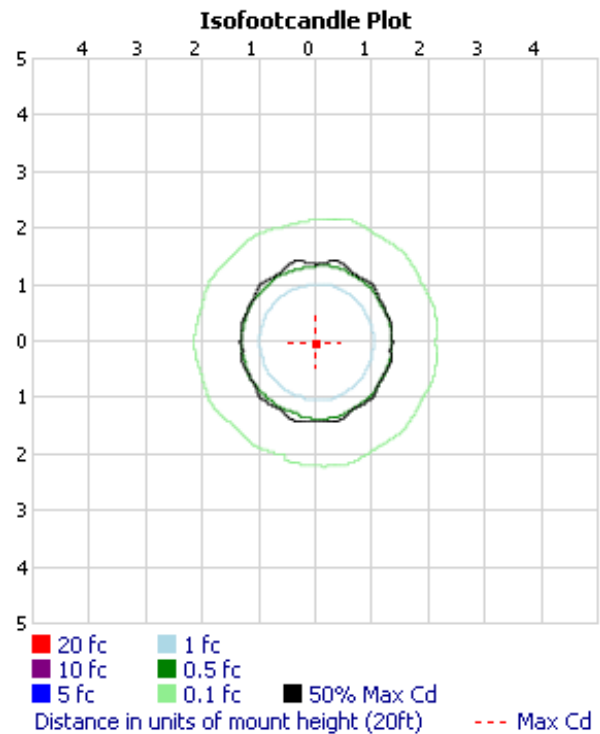

PREMIUM QUALITY LIGHTING

83156

LED 60W LARGE CUT-OFF WALL PACK

PHOTOMETRIC

• VIEW SELL SHEET

MANUFACTURER: PQL. INC.
 TEST #: 1
 LUMINAIRE: 83156
 LAMP OUTPUT: 1 LAMP, RATED LUMENS/LAMP: 4786.8
 LUMINOUS OPENING: POINT
 MAX CD: 1,849.5 AT HORIZONTAL: 0°, VERTICAL: 2.5°
 CUTOFF CLASS: CUTOFF
 ROADWAY CLASS: VERY SHORT, TYPE II
 EFFICIENCY: 100.1%

ZONAL LUMEN SUMMARY

ZONE	LUMENS	% LAMP	% LUMINAIRE
0-30	1,412.5	29.5%	29.5%
0-40	2,301.2	48.1%	48%
0-60	3,983.7	83.2%	83.2%
60-90	806.3	16.8%	16.8%
0-90	4,789.9	100.1%	100%

LUMENS PER ZONE

ZONE	LUMENS	% TOTAL
0-10	172.9	3.6%
10-20	494.4	10.3%
20-30	745.2	15.6%
30-40	888.7	18.6%
40-50	902.6	18.8%
50-60	779.9	16.3%
60-70	536.4	11.2%
70-80	235.8	4.9%
80-90	34.1	0.7%

www.PQLighting.com

PREMIUM QUALITY LIGHTING

83156

LED 60W LARGE CUT-OFF WALL PACK

PHOTOMETRICS

• VIEW SELL SHEET

ROADWAY SUMMARY

CUTOFF CLASSIFICATION:	CUTOFF	
DISTRIBUTION:	TYPE II, VERY SHORT	
MAX CD, 90 DEG VERT:	7.3	
MAX CD, 80 TO <90 DEG:	151.1	
	LUMENS	% LAMP
DOWNWARD STREET SIDE:	2,388.4	49.9%
DOWNWARD HOUSE SIDE:	2,413.8	50.4%
DOWNWARD TOTAL:	4,802.2	100.3%
TOTAL LUMENS:	4,802.2	100.3%