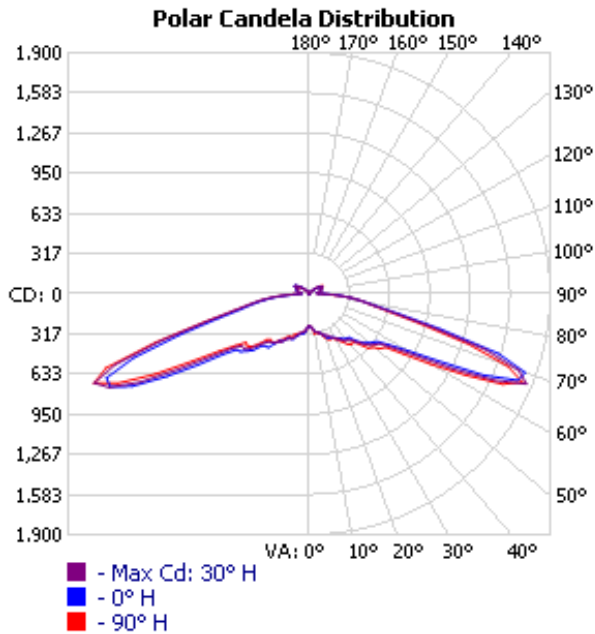

PREMIUM QUALITY LIGHTING

83160

LED 60W ROUND CANOPY LIGHT

PHOTOMETRIC

• VIEW SELL SHEET

MANUFACTURER: PQL. INC.
 TEST #: 1
 LUMINAIRE: 83160
 LAMP OUTPUT: 1 LAMP, RATED LUMENS/LAMP: 5019.6
 LUMINOUS OPENING: POINT
 MAX CD: 1,854.3 AT HORIZONTAL: 30°, VERTICAL: 67.5°
 CUTOFF CLASS: SEMICUTOFF
 ROADWAY CLASS: SHORT, TYPE IV
 EFFICIENCY: 100.2%

ZONAL LUMEN SUMMARY

ZONE	LUMENS	% LAMP	% LUMINAIRE
0-30	299.9	6%	6%
0-40	586.3	11.7%	11.7%
0-60	1,733.5	34.5%	34.5%
60-90	2,863.2	57%	57%
70-100	1,421.7	28.3%	28.3%
90-120	285.4	5.7%	5.7%
0-90	4,596.7	91.6%	91.4%
90-180	430.4	8.6%	8.6%
0-180	5,027.1	100.1%	100%

Published lumens on LED products are approximate and may vary slightly.

PREMIUM QUALITY LIGHTING

83160

LED 60W ROUND CANOPY LIGHT
PHOTOMETRIC

• VIEW SELL SHEET

ROADWAY SUMMARY

CUTOFF CLASSIFICATION:	SEMICUTOFF	
DISTRIBUTION:	TYPE IV, SHORT	
MAX CD, 90 DEG VERT:	173.0	
MAX CD, 80 TO <90 DEG:	604.3	
	LUMENS	% LAMP
DOWNWARD STREET SIDE:	2,273.8	45.3%
DOWNWARD HOUSE SIDE:	2,323.7	46.3%
DOWNWARD TOTAL:	4,597.5	91.6%
UPWARD STREET SIDE:	209.9	4.2%
UPWARD HOUSE SIDE:	220.1	4.4%
UPWARD TOTAL:	430.0	8.6%
TOTAL LUMENS:	5,027.5	100.2%

LCS Graph

Scale = Max LCS %

Trapped Light: 0lm, 0%

Published lumens on LED products are approximate and may vary slightly.

PREMIUM QUALITY LIGHTING

83160

LED 60W ROUND CANOPY LIGHT
PHOTOMETRIC

• VIEW SELL SHEET