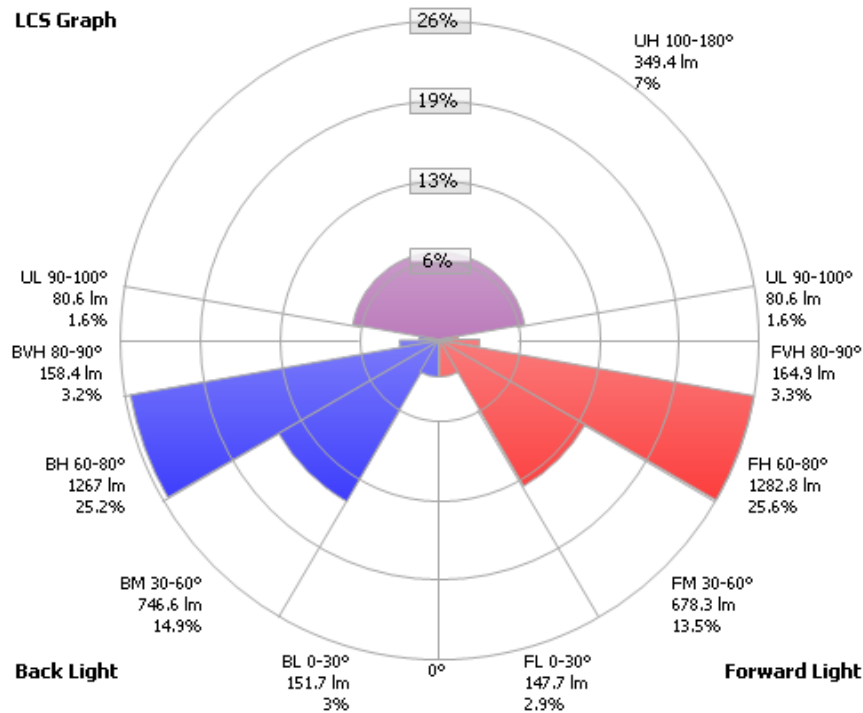

PREMIUM QUALITY LIGHTING

83160

LED 60W ROUND CANOPY LIGHT
PHOTOMETRIC

• VIEW SELL SHEET

ROADWAY SUMMARY

CUTOFF CLASSIFICATION:	SEMICUTOFF	
DISTRIBUTION:	TYPE IV, SHORT	
MAX CD, 90 DEG VERT:	173.0	
MAX CD, 80 TO <90 DEG:	604.3	
	LUMENS	% LAMP
DOWNWARD STREET SIDE:	2,273.8	45.3%
DOWNWARD HOUSE SIDE:	2,323.7	46.3%
DOWNWARD TOTAL:	4,597.5	91.6%
UPWARD STREET SIDE:	209.9	4.2%
UPWARD HOUSE SIDE:	220.1	4.4%
UPWARD TOTAL:	430.0	8.6%
TOTAL LUMENS:	5,027.5	100.2%

LCS TABLE

BUG RATING	B3 - U3 - G3	
FORWARD LIGHT	LUMEN	LUMENS %
LOW(0-30):	147.7	2.9%
MEDIUM(30-60):	678.3	13.5%
HIGH(60-80):	1,282.8	25.6%
VERY HIGH(80-90):	164.9	3.3%
BACK LIGHT		
LOW(0-30):	151.7	3%
MEDIUM(30-60):	746.6	14.9%
HIGH(60-80):	1,267.0	25.2%
VERY HIGH(80-90):	158.4	3.2%
UPLIGHT		
LOW(90-100):	80.6	1.6%
HIGH(100-180):	349.4	7%
TRAPPED LIGHT:	0	0%

LCS Graph

Scale = Max LCS %

Trapped Light: 0lm, 0%

Published lumens on LED products are approximate and may vary slightly.