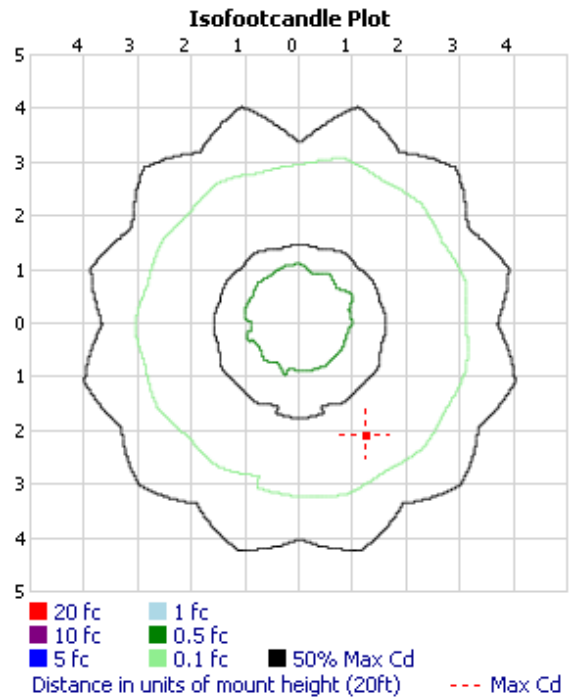

PREMIUM QUALITY LIGHTING

83160

LED 60W ROUND CANOPY LIGHT

PHOTOMETRIC

• VIEW SELL SHEET

MANUFACTURER: PQL. INC.
 TEST #: 1
 LUMINAIRE: 83160
 LAMP OUTPUT: 1 LAMP, RATED LUMENS/LAMP: 5019.6
 LUMINOUS OPENING: POINT
 MAX CD: 1,854.3 AT HORIZONTAL: 30°, VERTICAL: 67.5°
 CUTOFF CLASS: SEMICUTOFF
 ROADWAY CLASS: SHORT, TYPE IV
 EFFICIENCY: 100.2%

ZONAL LUMEN SUMMARY

ZONE	LUMENS	% LAMP	% LUMINAIRE
0-30	299.9	6%	6%
0-40	586.3	11.7%	11.7%
0-60	1,733.5	34.5%	34.5%
60-90	2,863.2	57%	57%
70-100	1,421.7	28.3%	28.3%
90-120	285.4	5.7%	5.7%
0-90	4,596.7	91.6%	91.4%
90-180	430.4	8.6%	8.6%
0-180	5,027.1	100.1%	100%

Published lumens on LED products are approximate and may vary slightly.

PREMIUM QUALITY LIGHTING

83160

LED 60W ROUND CANOPY LIGHT
PHOTOMETRIC

• VIEW SELL SHEET

ROADWAY SUMMARY

CUTOFF CLASSIFICATION:	SEMICUTOFF	
DISTRIBUTION:	TYPE IV, SHORT	
MAX CD, 90 DEG VERT:	173.0	
MAX CD, 80 TO <90 DEG:	604.3	
	LUMENS	% LAMP
DOWNWARD STREET SIDE:	2,273.8	45.3%
DOWNWARD HOUSE SIDE:	2,323.7	46.3%
DOWNWARD TOTAL:	4,597.5	91.6%
UPWARD STREET SIDE:	209.9	4.2%
UPWARD HOUSE SIDE:	220.1	4.4%
UPWARD TOTAL:	430.0	8.6%
TOTAL LUMENS:	5,027.5	100.2%

LCS Graph

Scale = Max LCS %

Trapped Light: 0lm, 0%

Published lumens on LED products are approximate and may vary slightly.

PREMIUM QUALITY LIGHTING

83160

LED 60W ROUND CANOPY LIGHT
PHOTOMETRIC

• VIEW SELL SHEET