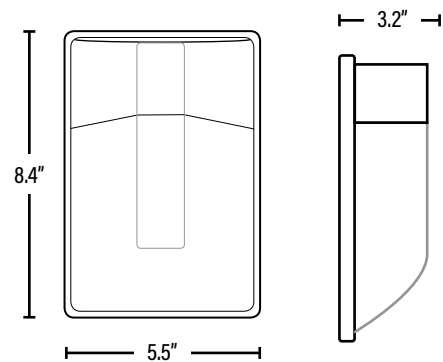

APPLICATION

- Security, pathway and perimeter lighting
- Building entry ways and walkways

PRODUCT DETAILS

ELECTRICAL	
Wattage	13W
Voltage	120V
Power Factor	0.9
Total Harmonic Distortion (THD)	N/A
LIGHTING PERFORMANCE	
Lumens	1200
Lumens Per Watt (Lm/W)	92
Color Temperature (CCT)	3000K
Color Rendering (CRI)	80
Beam Angle	180°
Light Distribution	Type IV, Very Short
Dimmable Lighting Control	
ENVIRONMENT	
Operating Temperature	-25°C ~ 40°C
Suitable Location	WET
Ingress Protection Rating	IP65
LIFESPAN	
Average Life (Hours)	50,000
Warranty (Years)	5
CERTIFICATIONS	

COMPONENTS	
LED Light Source	N/A
Driver	N/A
CONSTRUCTION	
Housing	Aluminum Alloy / PC
Base / Power Supply	Hard Wired
Finish	Black
PACKAGING	
Master Carton	12pc / 10811768026273
Individual Box	811768026276
Country of Origin	China
HS Tarrif	9405.40.6000
DIMENSIONS	
Dimensions (Inches)	8.4"(L) x 5.5"(W) x 3.2"(D)