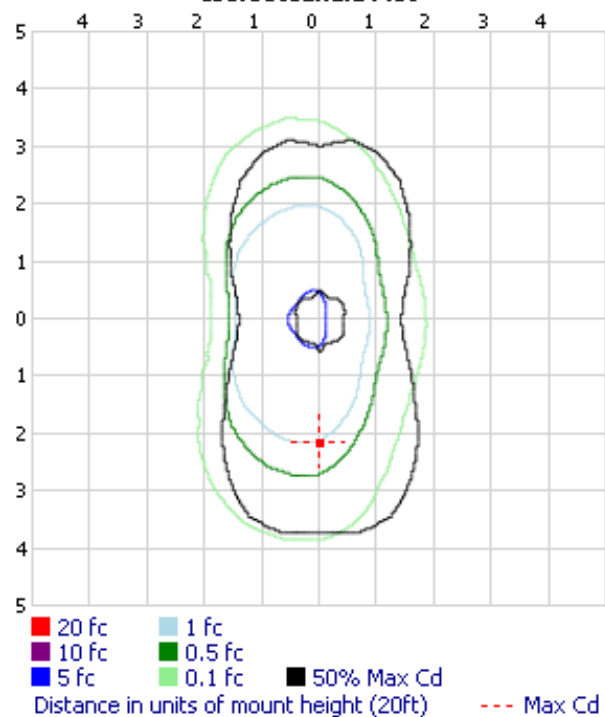

# 83184

LED 120W AREA LIGHT  
PHOTOMETRIC

• VIEW SELL SHEET

MANUFACTURER: PQL, INC.  
 CATALOG #: OUTDOOR POLE/ARM-MOUNTED AREA AND ROADWAY LUMINAIRE  
 LUMINAIRE: 83184  
 LAMP OUTPUT: 1 LAMP, RATED LUMENS/LAMP: 10968.6  
 INPUT WATTAGE: 117.1  
 LUMINOUS OPENING: POINT  
 MAX CD: 5,521.1 AT HORIZONTAL: 350°, VERTICAL: 65°  
 CUTOFF CLASS: CUTOFF  
 ROADWAY CLASS: VERY SHORT, TYPE IV  
 EFFICIENCY: 100%

**Polar Candela Distribution**

**Isofootcandle Plot**

**ZONAL LUMEN SUMMARY**

ZONE	LUMENS	% LAMP	% LUMINAIRE
0-30	1,889.7	17.2%	17.2%
0-40	3,403.9	31%	31%
0-60	8,057.6	73.5%	73.5%
60-90	2,911.1	26.5%	26.5%
0-90	10,968.7	100%	100%

**LUMENS PER ZONE**

ZONE	LUMENS	% TOTAL
0-10	218.2	2.0%
10-20	634.1	5.8%
20-30	1,037.4	9.5%
30-40	1,514.3	13.8%
40-50	2,122.2	19.3%
50-60	2,531.4	23.1%
60-70	2,003.1	18.3%
70-80	789.8	7.2%
80-90	118.2	1.1%