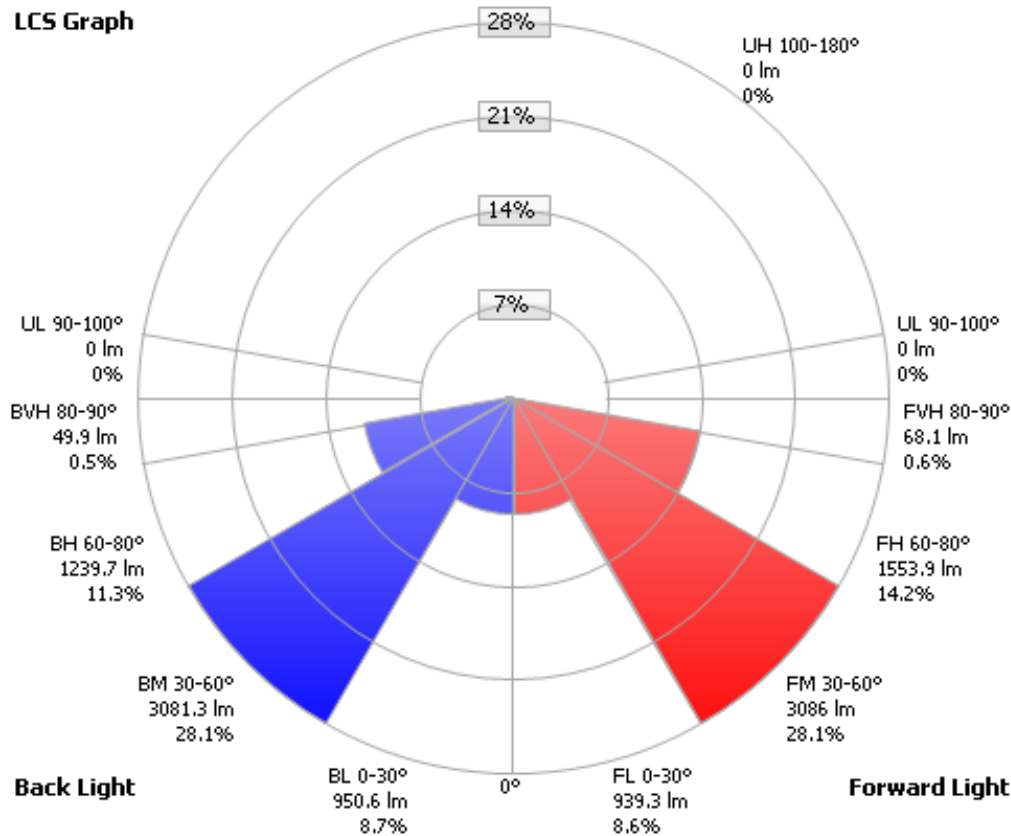

PREMIUM QUALITY LIGHTING

83184

LED 120W AREA LIGHT

PHOTOMETRIC

• VIEW SELL SHEET

ROADWAY SUMMARY

CUTOFF CLASSIFICATION:	CUTOFF	
DISTRIBUTION:	TYPE IV, VERY SHORT	
MAX CD, 90 DEG VERT:	2.5	
MAX CD, 80 TO <90 DEG:	616.8	
	LUMENS	% LAMP
DOWNWARD STREET SIDE:	5,647.3	51.5%
DOWNWARD HOUSE SIDE:	5,321.4	48.5%
<u>DOWNWARD TOTAL:</u>	<u>10,968.7</u>	<u>100%</u>
TOTAL LUMENS:	10,968.7	100%

LCS TABLE

BUG RATING	B3 - UX - G3	
FORWARD LIGHT	LUMENS	LUMENS %
LOW(0-30):	939.3	8.6%
MEDIUM(30-60):	3,086.0	28.1%
HIGH(60-80):	1,553.9	14.2%
VERY HIGH(80-90):	68.1	0.6%
BACK LIGHT		
LOW(0-30):	950.6	8.7%
MEDIUM(30-60):	3,081.3	28.1%
HIGH(60-80):	1,239.7	11.3%
VERY HIGH(80-90):	49.9	0.5%
TRAPPED LIGHT:	0	0%

LCS Graph

Scale = Max LCS %

Trapped Light: 0lm, 0%

DESIGNLIGHTS
CONSORTIUM

Please check DLC website for the most current list of approved items • www.designlights.org
Published lumens on LED products are approximate and may vary slightly.

P.Q.L., Inc. • 2285 WARD AVENUE • SIMI VALLEY, CA 93065 • 800.323.8107 • FAX: 877.619.7053

www.PQLighting.com