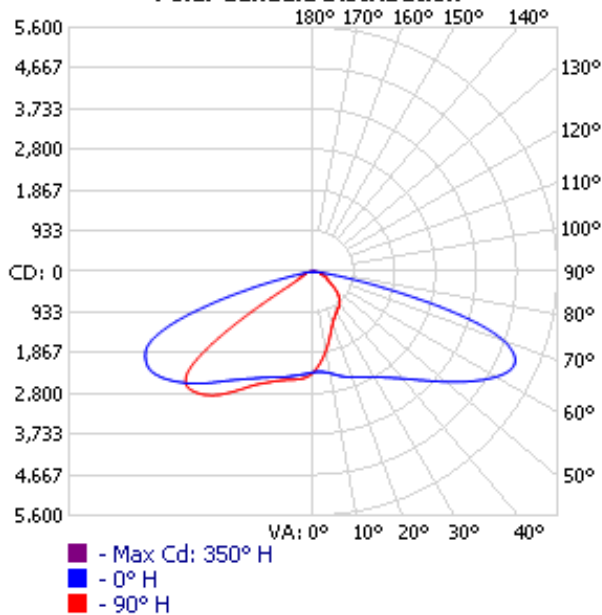

# 83184

LED 120W AREA LIGHT  
PHOTOMETRIC

• VIEW SELL SHEET

MANUFACTURER: PQL, INC.  
 CATALOG #: OUTDOOR POLE/ARM-MOUNTED AREA AND ROADWAY LUMINAIRE  
 LUMINAIRE: 83184  
 LAMP OUTPUT: 1 LAMP, RATED LUMENS/LAMP: 10968.6  
 INPUT WATTAGE: 117.1  
 LUMINOUS OPENING: POINT  
 MAX CD: 5,521.1 AT HORIZONTAL: 350°, VERTICAL: 65°  
 CUTOFF CLASS: CUTOFF  
 ROADWAY CLASS: VERY SHORT, TYPE IV  
 EFFICIENCY: 100%

**Polar Candela Distribution**

**Isofootcandle Plot**

**ZONAL LUMEN SUMMARY**

ZONE	LUMENS	% LAMP	% LUMINAIRE
0-30	1,889.7	17.2%	17.2%
0-40	3,403.9	31%	31%
0-60	8,057.6	73.5%	73.5%
60-90	2,911.1	26.5%	26.5%
0-90	10,968.7	100%	100%

**LUMENS PER ZONE**

ZONE	LUMENS	% TOTAL
0-10	218.2	2.0%
10-20	634.1	5.8%
20-30	1,037.4	9.5%
30-40	1,514.3	13.8%
40-50	2,122.2	19.3%
50-60	2,531.4	23.1%
60-70	2,003.1	18.3%
70-80	789.8	7.2%
80-90	118.2	1.1%