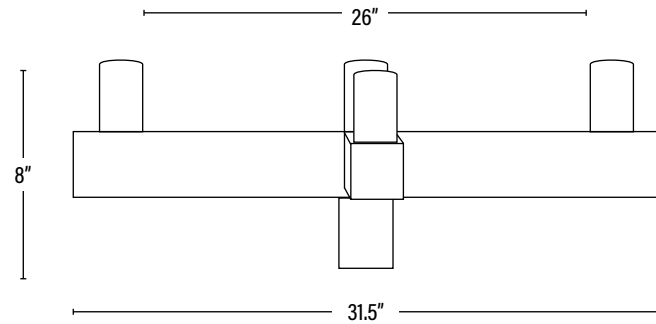

Item#: **832051**
4" SQUARE VERTICAL TENON
FOR POLE MOUNT FIXTURES

APPLICATION

For use with pole mounted fixtures.

DIMENSIONS (Inches)

Length	31.5"
Width	31.5"
Height	8"
Vertical Tenon	2.4"
Net Weight (Lbs)	--

ORDERING

ITEM#	DESCRIPTION	CASE
832051	4IN 90° QUAD SQUARE VERTICAL TENON 31 1/2IN X 2 3/8 X 4 FOR 4IN SQ POLE - BRONZE	1