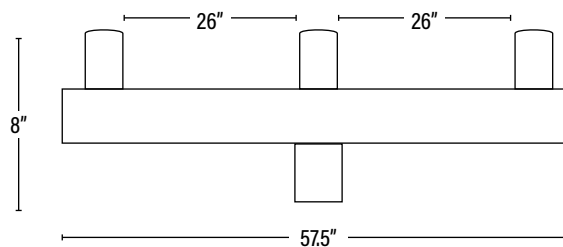

Item#: **832071**  
**4" SQUARE VERTICAL TENON**  
FOR POLE MOUNT FIXTURES

**APPLICATION**

For use with pole mounted fixtures.

**DIMENSIONS** (Inches)

Length	57.5"
Width	--
Height	8"
Vertical Tenon	2.4"
Net Weight (Lbs)	--

**ORDERING**

ITEM#	DESCRIPTION	CASE
832071	4IN TRIPLE SQUARE VERTICAL TENON 57 1/2IN X 2 3/8 X 3 FOR 4IN SQ POLE - BRONZE	1