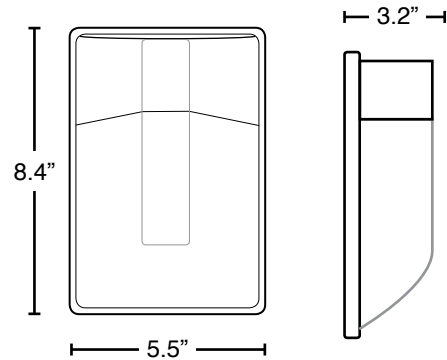

83216

LED MINI WALL PACK/17W

TECHNICAL DATA SHEET

FEATURES

Outdoor Wall-Mounted Area Luminaires

- Easy installation
- Replaces 25W HID

HOUSING

- Sealed die-casting profile for outdoor applications.
- Polycarbonate optical lens with UV stabilizers.
- Damp and Wet Locations

APPLICATION

- Security, pathway and perimeter lighting
- Building entry ways and walkways

SPECIFICATIONS	
Power Consumption	17W
Input Voltage	120-277V
Power Factor	0.9
Lumens	1685
Luminous Efficiency	96 Lm/W
Color Temperature	4000K
CRI	83
Housing	Die-Cast Aluminum
Lens	PC Cover
Finish	Bronze
Dimensions (Inches)	8.4"(L) x 5.5"(W) x 3.2"(D)
LIFESPAN & ENVIRONMENT	
Average Life	50,000
Operating Temperature	-25°C ~ 40°C
DIMENSIONS	