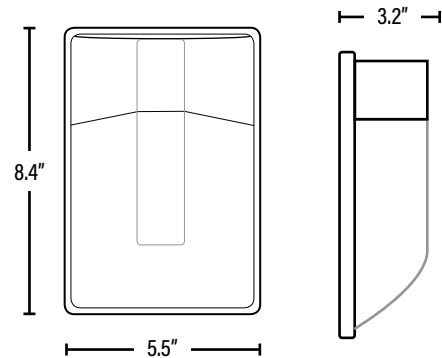

SPECIFICATIONS

Power Consumption	25W
Input Voltage	120V
Power Factor	0.9
Lumens	2126
Luminous Efficiency	84 Lm/W
Color Temperature	4000K
CRI	83
Housing	Aluminum Alloy; Grade ADC12
Lens	PC Cover
Finish	Black
Dimensions (Inches)	8.4"(L) x 5.5"(W) x 3.2"(D)

LIFESPAN & ENVIRONMENT

Average Life	50,000
Operating Temperature	-25°C ~ 40°C

DIMENSIONS

ORDERING

ITEM#	DESCRIPTION	WATTS	COLOR	LUMENS	CRI	VOLTS	HOUSING	HOURS	CASE
83217PC	LED MINI WALL PACK/BLACK/25W/40K/PHOTO CELL/120V - SL [®] DLC	25	4000K	2126	83	120	BLACK	50,000	12