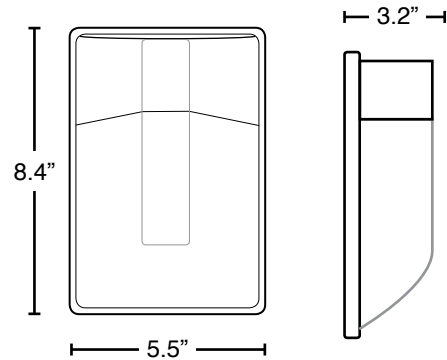

83217

LED MINI WALL PACK/25W

TECHNICAL DATA SHEET

FEATURES

Outdoor Wall-Mounted Area Luminaires

- Easy installation
- Replaces 50W HID

HOUSING

- Sealed die-casting profile for outdoor applications.
- Polycarbonate optical lens with UV stabilizers.
- Damp and Wet Locations

APPLICATION

- Security, pathway and perimeter lighting
- Building entry ways and walkways

SPECIFICATIONS	
Power Consumption	25W
Input Voltage	120-277V
Power Factor	0.9
Lumens	2126
Luminous Efficiency	84 Lm/W
Color Temperature	4000K
CRI	83
Housing	Die-Cast Aluminum
Lens	PC Cover
Finish	Bronze
Dimensions (Inches)	8.4"(L) x 5.5"(W) x 3.2"(D)
LIFESPAN & ENVIRONMENT	
Average Life	50,000
Operating Temperature	-25°C ~ 40°C
DIMENSIONS	