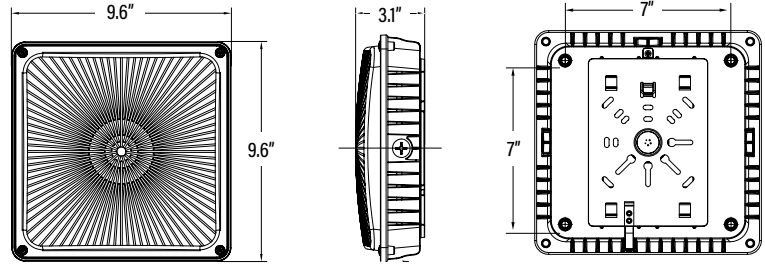

PERFORMANCE DATA

PACKAGING

Item#: **83233**
LED CANOPY

DIMENSIONS (Inches)

Length	9.6"
Width/Diameter	9.6"
Height	3.1"
Weight (Lbs)	4.74

Line drawings may not be to scale and are for general reference only.

SUPPORTING DOCUMENTS (Grey = not available at this time.)

Product Sheet	VIEW
Install Instructions	VIEW
Photometric	VIEW
IES Download from Web Item	VIEW
LM79	VIEW
LM80	VIEW

PACKAGING

		UPC	DIMENSIONS (LxWxH)	GROSS WEIGHT (Lbs)
Master Carton	6	10811768025948	10.6" x 10.6" x 3.9"	--
Individual Box	1	811768025941	--	--
Country of Origin	China			
HS Tariff	9405.10.6020			