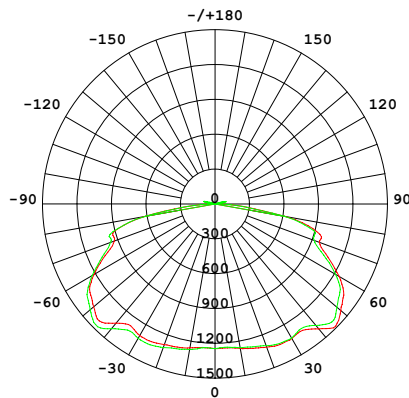

LIGHT DISTRIBUTION CURVE

ELECTRICAL

Wattage	65W
Voltage	100-277V
Current	0.541A
Power Factor	0.9
Total Harmonic Distortion (THD)	13.8

LIGHTING PERFORMANCE

Lumens	6600
Lumens Per Watt (Lm/W)	101
Color Temperature (CCT)	5000K
Color Rendering (CRI)	70
R9 (Red Value)	-14
R13 (Skin Tones)	71
Beam Angle	160°
Light Distribution	Type VS
BUG Rating (Backlight, Uplight, and Glare)	B2 - U2 - G2
Dimmable Lighting Control	<i>Dimmable</i> 0-10V, Range 10% - 100%

ENVIRONMENT

Operating Temperature	-13° ~ 104°F
Suitable Location	WET
Ingress Protection Rating	IP65

LIFESPAN

Average Life (Hours)	50,000
Warranty (Years)	5

COMPONENTS

LED Light Source	Cree CXA2
Driver	52112 (75W Max.)

CONSTRUCTION

Housing	Aluminum/PC
Base / Power Supply	Hard Wired
Finish	Black

QUALIFICATIONS

Visit www.designlights.org/search to confirm qualifications. • Published lumens on LED products are approximate and may vary slightly.

PERFORMANCE DATA

PACKAGING