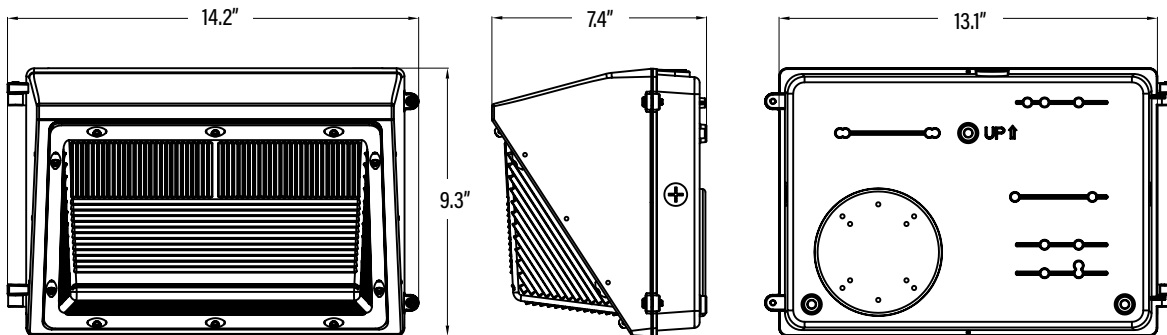

#### SPECIFICATIONS

Power Consumption	70W
Input Voltage	100-277V
Power Factor	0.9
THD	<10%
Lumens	8100
Luminous Efficiency	116 Lm/W
Color Temperature	5000K
CRI	70
Housing	Aluminum Alloy; Grade ADC12
Lens	PC Cover
Finish	Bronze
Dimensions (Inches)	14.2"(L) x 9.3"(W) x 7.4"(D)
LIFESPAN & ENVIRONMENT	
Average Life	50,000
Operating Temperature	-30°C ~ 40°C

#### DIMENSIONS