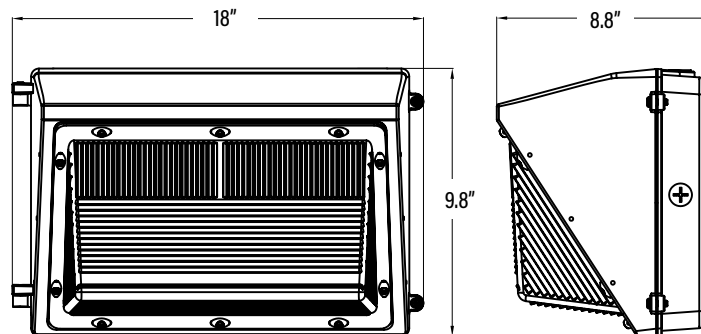

#### SPECIFICATIONS

Power Consumption	90W
Input Voltage	100-277V
Power Factor	0.9
THD	<10%
Lumens	11200
Luminous Efficiency	124 Lm/W
Color Temperature	5000K
CRI	70
Housing	Aluminum Alloy; Grade ADC12
Lens	PC Cover
Finish	Bronze
Dimensions (Inches)	18"(L) x 9.75"(W) x 8.75"(D)
LIFESPAN & ENVIRONMENT	
Average Life	50,000
Operating Temperature	-30°C ~ 40°C

#### DIMENSIONS