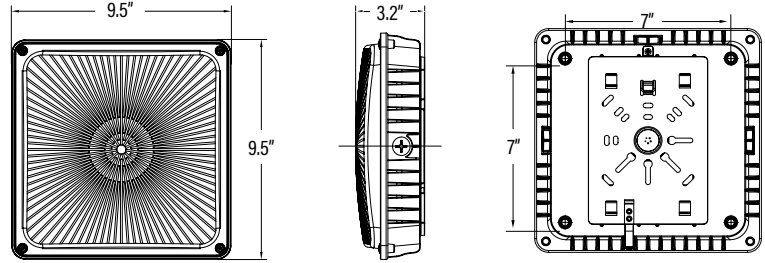

PERFORMANCE DATA

PACKAGING

SKU: **83347**  
LED CANOPY

**DIMENSIONS** (Inches)

|                |      |
|----------------|------|
| Length         | 9.5" |
| Width/Diameter | 9.5" |
| Height         | 3.2" |
| Weight (Lbs)   | 5.1  |

Line drawings may not be to scale and are for general reference only.

**SUPPORTING DOCUMENTS** (Grey = not available at this time.)

|                            |      |
|----------------------------|------|
| Product Sheet              | VIEW |
| Install Instructions       | VIEW |
| Photometric                | VIEW |
| IES Download from Web Item | VIEW |
| LM79                       | VIEW |
| LM80                       | VIEW |

**PACKAGING**

|                   |              | UPC            | DIMENSIONS (LxWxH)   | GROSS WEIGHT (Lbs) |
|-------------------|--------------|----------------|----------------------|--------------------|
| Master Carton     | 6            | 10899645001032 | 10.6" x 10.6" x 3.9" | --                 |
| Inner Carton      | 1            | 899645001035   | --                   | --                 |
| Country of Origin | China        |                |                      |                    |
| HS Tariff         | 9405.40.6000 |                |                      |                    |