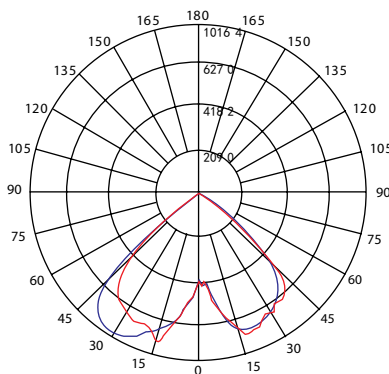

Item#: **83373** LED DESIGNER
POST TOP
 OUTDOOR POLE/ARM-MOUNTED AREA AND
 ROADWAY LUMINAIRES

FEATURES

- Energy efficient
- Replaces 175-320W HID Lamps
- Elegant and modern appearance.
- Superior lighting performance

APPLICATION

Walkway and building perimeter lighting. Can be used as flood or area light.

LIGHT DISTRIBUTION CURVE

ELECTRICAL

Wattage	80W
Voltage	120-277V
Current	0.67
Power Factor	0.9
Total Harmonic Distortion (THD)	16

LIGHTING PERFORMANCE

Lumens	880
Lumens Per Watt (Lm/W)	110
Color Temperature (CCT)	4000K
Color Rendering (CRI)	80
R9 (Red Value)	--
R13 (Skin Tones)	--
Beam Angle	105° x 105°
Light Distribution	--
Dimmable Lighting Control	

PACKAGING

Item#: **83373**
LED DESIGNER POST TOP

DIMENSIONS (Inches)

Length (MOL)	29.5"
Width/Diameter (MOD)	17.6"
Height	--
Weight (Lbs)	13.7

Line drawings may not be to scale and are for general reference only.