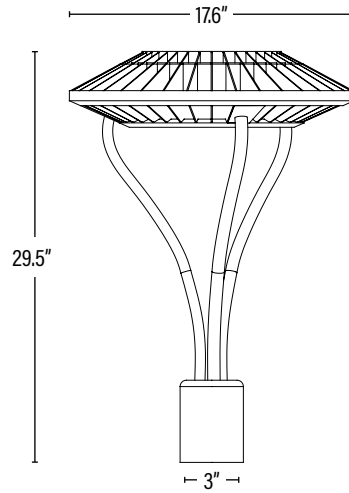

Housing	Aluminum
Lens	Glass
Base / Power Supply	Hard Wired
Finish	Black
Effective Projected Area (EPA)	1.96 ft ²

QUALIFICATIONS

Published lumens on LED products are approximate and may vary slightly.

PERFORMANCE DATA

PACKAGING

Item#: **83373**
LED DESIGNER POST TOP

DIMENSIONS (Inches)

Length (MOL)	29.5"
Width/Diameter (MOD)	17.6"
Height	--
Weight (Lbs)	13.7

Line drawings may not be to scale and are for general reference only.

SUPPORTING DOCUMENTS (Grey = not available at this time.)

Product Sheet	VIEW
Install Instructions	VIEW
IES Download from Web Item	VIEW
LM79	VIEW
LM80	VIEW

PACKAGING

		UPC	DIMENSIONS (LxWxH)	GROSS WEIGHT (Lbs)
Master Carton	1	--	19.7" x 19.7" x 7.5"	16.5
Country of Origin	China			
HS Tariff	9405.10.6020			