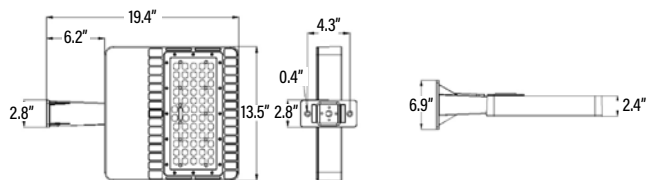

### PRODUCT DETAILS

ELECTRICAL	
Wattage	145W
Voltage	90-295V
Current	1A
Power Factor	0.9
Total Harmonic Distortion (THD)	12.1
LIGHTING PERFORMANCE	
Lumens	15474
Lumens Per Watt (Lm/W)	106
Color Temperature (CCT)	5000K
Color Rendering (CRI)	86
Beam Angle	120°
Light Distribution	Type II, Very Short
Dimmable Lighting Control	
ENVIRONMENT	
Operating Temperature	-35°C ~ 45°C
Suitable Location	<b>WET</b>
Ingress Protection Rating	IP65
CERTIFICATIONS	

LIFESPAN	
Average Life (Hours)	50,000
Warranty (Years)	<b>5</b>
COMPONENTS	
LED Light Source	Samsung LH351B
Driver	Meanwell HLG-150H-36A
CONSTRUCTION	
Housing	Aluminum
Base / Power Supply	Hard Wired
Finish	Bronze
PACKAGING	
Master Carton	1pc / 811768026542
Country of Origin	China
HS Tariff	9405.40.6000
DIMENSIONS	
Dimensions (Inches)	19.4"(L) x 13.5"(W) x 2.4"(H)
Weight (Pounds)	14.6