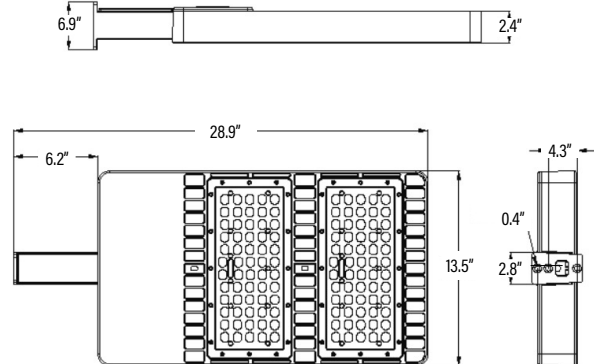

CONSTRUCTION

Housing	Aluminum
Base / Power Supply	Hard Wired
Finish	Bronze
Effective Projected Area (EPA)	2.151 ft ²

QUALIFICATIONS

Published lumens on LED products are approximate and may vary slightly.

PERFORMANCE DATA

PACKAGING

Item#: **83520**
LED SHOE BOX FIXTURE

DIMENSIONS (Inches)

Length	28.9"
Width/Diameter	13.5"
Height	2.4"
Weight (Lbs)	22

Line drawings may not be to scale and are for general reference only.

SUPPORTING DOCUMENTS (Grey = not available at this time.)

Product Sheet	VIEW
Install Instructions	VIEW
IES Download from Web Item	VIEW
LM79	VIEW
LM80	VIEW

PACKAGING

		UPC	DIMENSIONS (LxWxH)	GROSS WEIGHT (Lbs)
Master Carton	1	811768026566	33.1" x 16.5" x 7.9"	24.7
Country of Origin	China			
HS Tariff	9405.40.6000			