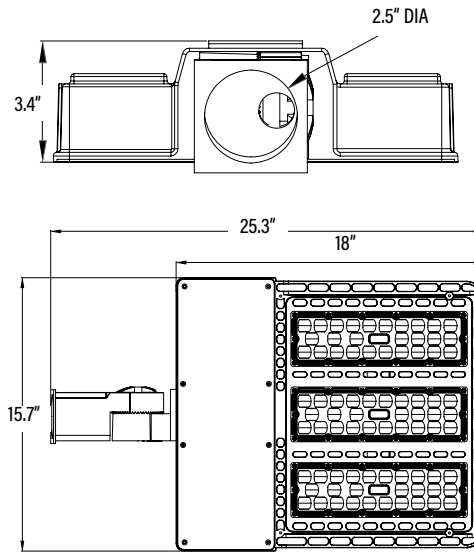

PERFORMANCE DATA

PACKAGING

Item#: **83604**
LED STEALTH™ FIXTURE

DIMENSIONS (Inches)

Length	25.3"
Width/Diameter	15.7"
Height	3.4"
Weight (Lbs)	25.3

Line drawings may not be to scale and are for general reference only.

		UPC	DIMENSIONS (LxWxH)	GROSS WEIGHT (Lbs)
Master Carton	1pc	811768028263	--	--
Country of Origin	China			
HS Tariff	9405.40.6000			

ORDERING

ITEM#	DESCRIPTION	CASE
83604	LED STEALTH™ SHOE BOX 300W/50K/100-277V-SLIP FITTER/BRONZE - SUPERIOR LIFE® DLC	1