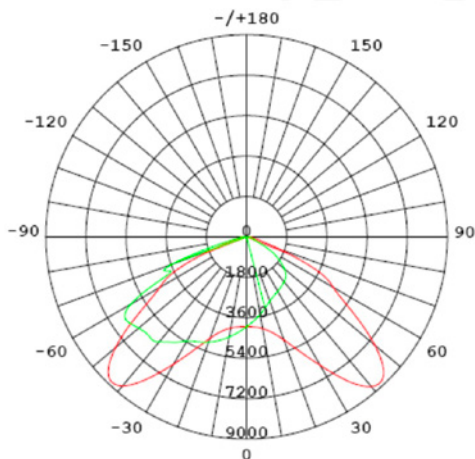

LIGHT DISTRIBUTION CURVE

ELECTRICAL

Wattage	300W
Voltage	100-277V
Current	2.4633A
Power Factor	0.9
Total Harmonic Distortion (THD)	15.1

LIGHTING PERFORMANCE

Lumens	33600
Lumens Per Watt (Lm/W)	112
Color Temperature (CCT)	5000K
Color Rendering (CRI)	80
R9 (Red Value)	9
R13 (Skin Tones)	83
Beam Angle	130°
Light Distribution	Type III, Very Short
Dimmable Lighting Control	

ENVIRONMENT

Operating Temperature	-30°C ~ 45°C
Suitable Location	WET
Ingress Protection Rating	IP65

LIFESPAN

Average Life (Hours)	50,000
Warranty (Years)	5

COMPONENTS

LED Light Source	Luxeon 3030 2D
Driver	EUC-320S490ST

CONSTRUCTIONS

Housing	Aluminum / PC
Base / Power Supply	Hard Wired / Surge Protector
Finish	Bronze
Effective Projected Area (EPA)	0.32 m²

CERTIFICATIONS

Published lumens on LED products are approximate and may vary slightly. - Please check DLC website for the most current list of approved items - www.designlights.org

PERFORMANCE DATA

PACKAGING