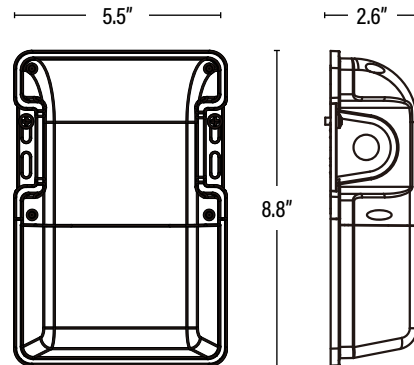

Item#: **83693**
LED SPEC-SELECT™ MINI WALL PACK

ITEM INFORMATION

DIMENSIONS (Inches)	
Length	8.8"
Width	5.9"
Height	2.6"
Net Weight (Lbs)	--

PACKAGING		UPC	DIMENSIONS (LxWxH)	GROSS WEIGHT (Lbs)
Master Carton	10	10811768027515	15.4" x 13.2" x 9.7"	15.7
Individual Box	1	811768027518	6.3" x 3" x 9.1"	1.6
Country of Origin	China			
HS Tariff	9405.11.8020			