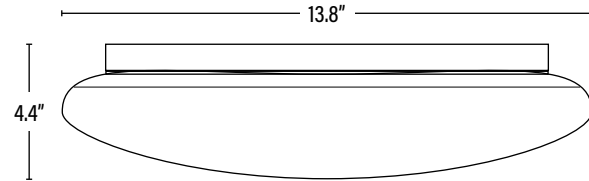

Item#: **83756**
LED CEILING LIGHT

ITEM INFORMATION

DIMENSIONS (Inches)

Width/Diameter (MOD)	13.8"
Height	4.4"
Net Weight (Lbs)	--

SUPPORTING DOCUMENTS (Grey = not available at this time.)

Product Sheet	VIEW
Install Instructions	VIEW
IES Download from Web Item	VIEW
LM79	VIEW
LM80	VIEW

PACKAGING

		UPC	DIMENSIONS (LxWxH)	GROSS WEIGHT (Lbs)
Master Carton	5	10811768026266	26" x 15.7" x 16.1"	12.8
Individual Box	1	811768026269	15.2" x 5" x 15.3"	2.7
Country of Origin	China			
HS Tariff	9405.10.6020			