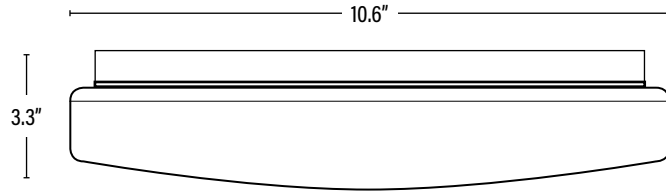

Item#: **83757**  
**LED CEILING LIGHT**

ITEM INFORMATION

**DIMENSIONS** (Inches)

Length	10.6"
Width	10.6"
Height	3.3"
Net Weight (Lbs)	--

**SUPPORTING DOCUMENTS** (Grey = not available at this time.)

Product Sheet	VIEW
Install Instructions	VIEW
Photometric	VIEW
IES Download from Web Item	VIEW
LM79	VIEW
LM80	VIEW

**PACKAGING**

		UPC	DIMENSIONS (LxWxH)	GROSS WEIGHT (Lbs)
Master Carton	10	10811768029021	20.7" x 13.2" x 26.6"	--
Individual Box	1	811768029024	11.9" x 3.8" x 12"	--
Country of Origin	China			
HS Tariff	9405.10.6020			