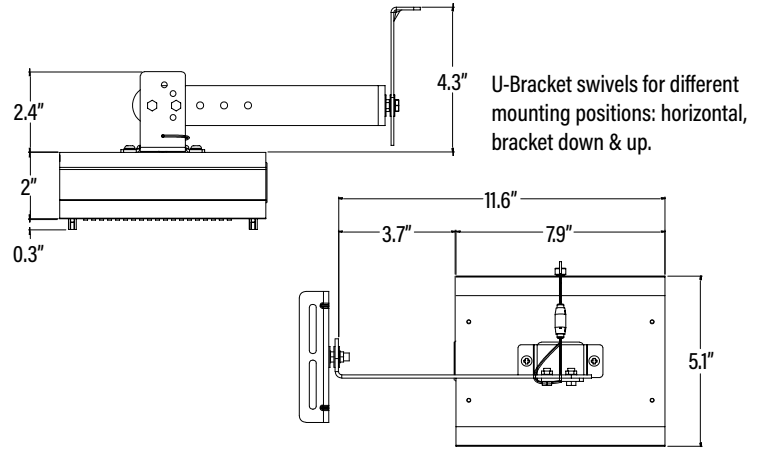

Item#: **83823**
LED V5 SHOE BOX RETROFIT

DIMENSIONS (Inches)

Length	7.9"
Width	5.1"
Height	2.3"
Net Weight (Lbs)	--

SUPPORTING DOCUMENTS (Grey = not available at this time.)

Product Sheet	VIEW
Install Instructions	VIEW
IES Download from Web Item	VIEW
LM79	VIEW
LM80	VIEW

PACKAGING

		UPC	DIMENSIONS (LxWxH)	GROSS WEIGHT (Lbs)
Master Carton	4	10811768028918	22.4" x 13.8" x 13.4"	48.1
Individual Box	1	811768028911	--	12
Country of Origin	China			
HS Tariff	9405.10.6020			

ORDERING