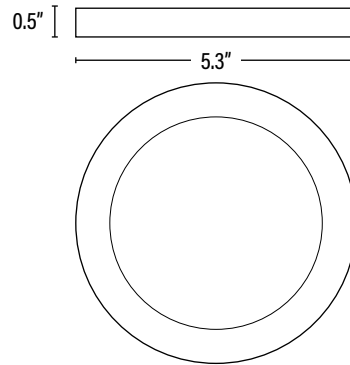

Item#: **83865**
LED TONE-SELECT™ DESIGNER SURFACE MOUNT

ITEM INFORMATION

DIMENSIONS (Inches)

Width/Diameter (MOD)	5.3"
Height	0.5"
Net Weight (Lbs)	0.4

SUPPORTING DOCUMENTS (Grey = not available at this time.)

Product Sheet	VIEW
Install Instructions	VIEW
Dimmer Compatibility	VIEW
IES Download from Web Item	VIEW
LM80	VIEW

PACKAGING		UPC	DIMENSIONS (LxWxH)	GROSS WEIGHT (Lbs)
Master Carton	60	10811768021261	14.6" x 13" x 17.4"	38.4
Individual Box	1	811768021264	6.1" x 5.5" x 1.3"	0.6
Country of Origin	China			
HS Tariff	9405.99.4090			