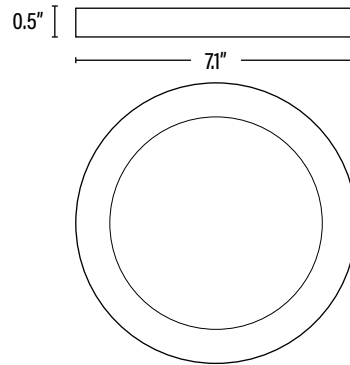

Item#: **83866**
LED TONE-SELECT™ DESIGNER SURFACE MOUNT

ITEM INFORMATION

DIMENSIONS (Inches)

Width/Diameter (MOD)	7.1"
Height	0.5"
Net Weight (Lbs)	0.7

SUPPORTING DOCUMENTS (Grey = not available at this time.)

Product Sheet	VIEW
Install Instructions	VIEW
Dimmer Compatibility	VIEW
IES Download from Web Item	VIEW
LM80	VIEW

PACKAGING

		UPC	DIMENSIONS (LxWxH)	GROSS WEIGHT (Lbs)
Master Carton	40	10811768029663	16.5" x 14.6" x 15.4"	40.7
Individual Box	1	811768029666	7.9" x 7.3" x 1.3"	1
Country of Origin	China			
HS Tariff	9405.99.4090			