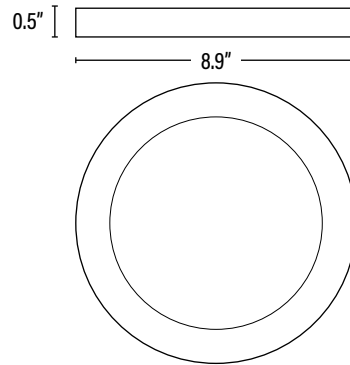

Item#: **83870**
LED TONE-SELECT™ DESIGNER SURFACE MOUNT

ITEM INFORMATION

DIMENSIONS (Inches)

Width/Diameter (MOD)	8.9"
Height	0.5"
Net Weight (Lbs)	1.2

SUPPORTING DOCUMENTS (Grey = not available at this time.)

Product Sheet	VIEW
Install Instructions	VIEW
Dimmer Compatibility	VIEW
IES Download from Web Item	VIEW
LM80	VIEW

PACKAGING		UPC	DIMENSIONS (LxWxH)	GROSS WEIGHT (Lbs)
Master Carton	20	10811768029687	16.5" x 14.6" x 15.4"	30.9
Individual Box	1	811768029680	9.6" x 9.1" x 1.3"	1.5
Country of Origin	China			
HS Tariff	9405.99.4090			